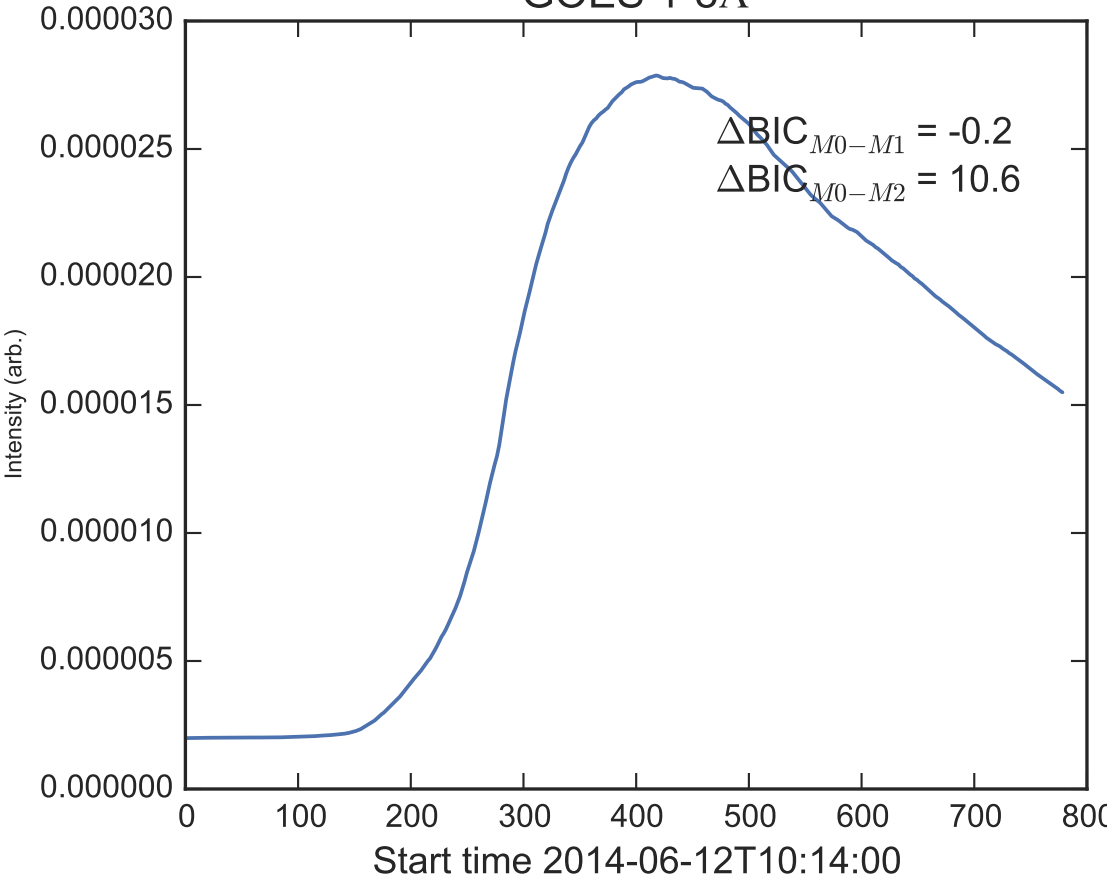

GOES 1-8Å

Power Spectral Density (PSD) - Model 0

Power Spectral Density (PSD) - Model 1

Power Spectral Density (PSD) - Model 2