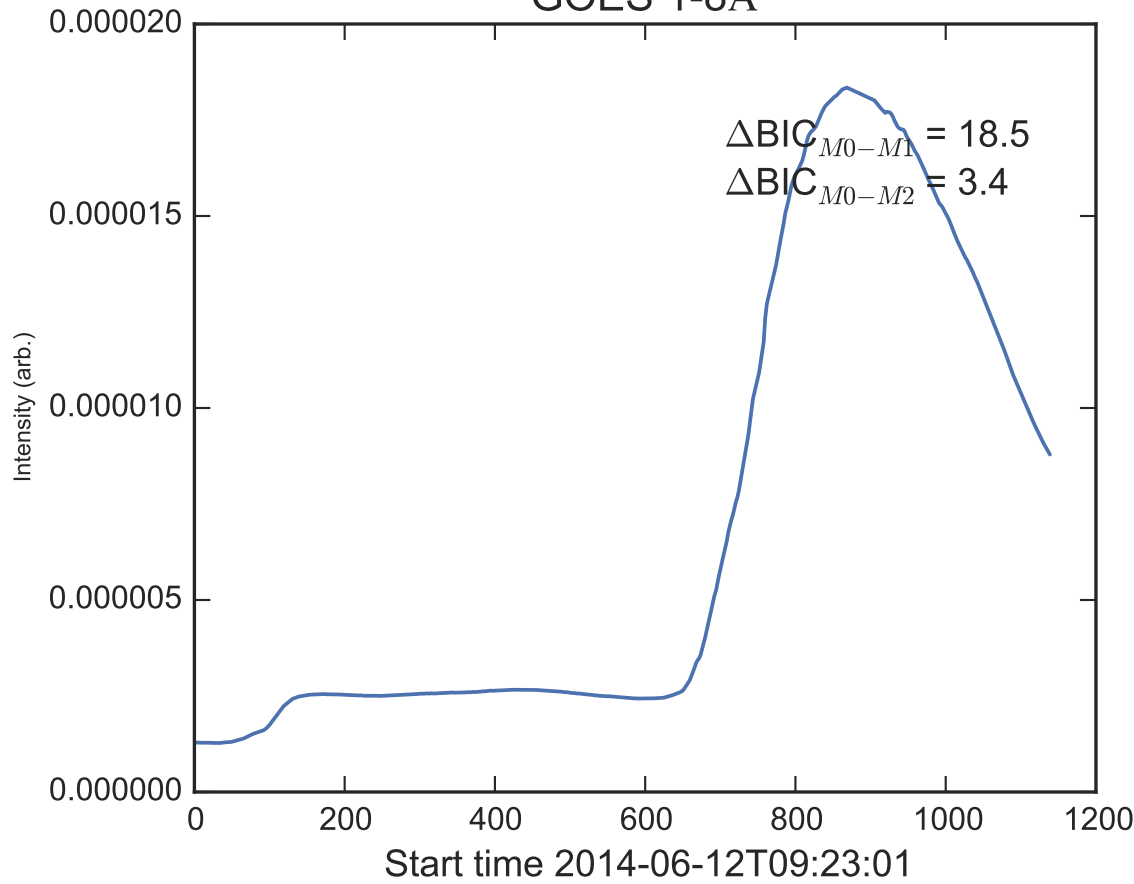

GOES 1-8Å

Power Spectral Density (PSD) - Model 0

Power Spectral Density (PSD) - Model 1

Power Spectral Density (PSD) - Model 2