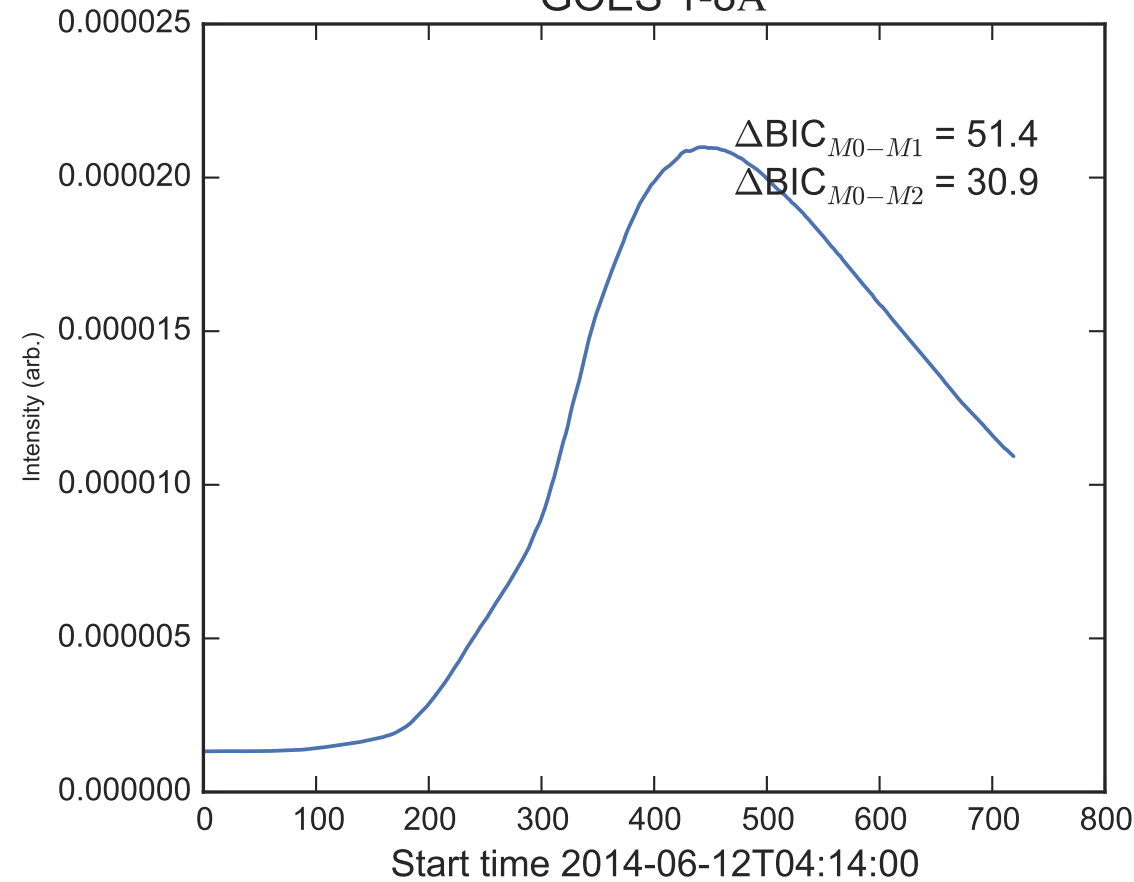

GOES 1-8Å

Power Spectral Density (PSD) - Model 0

Power Spectral Density (PSD) - Model 1

Power Spectral Density (PSD) - Model 2