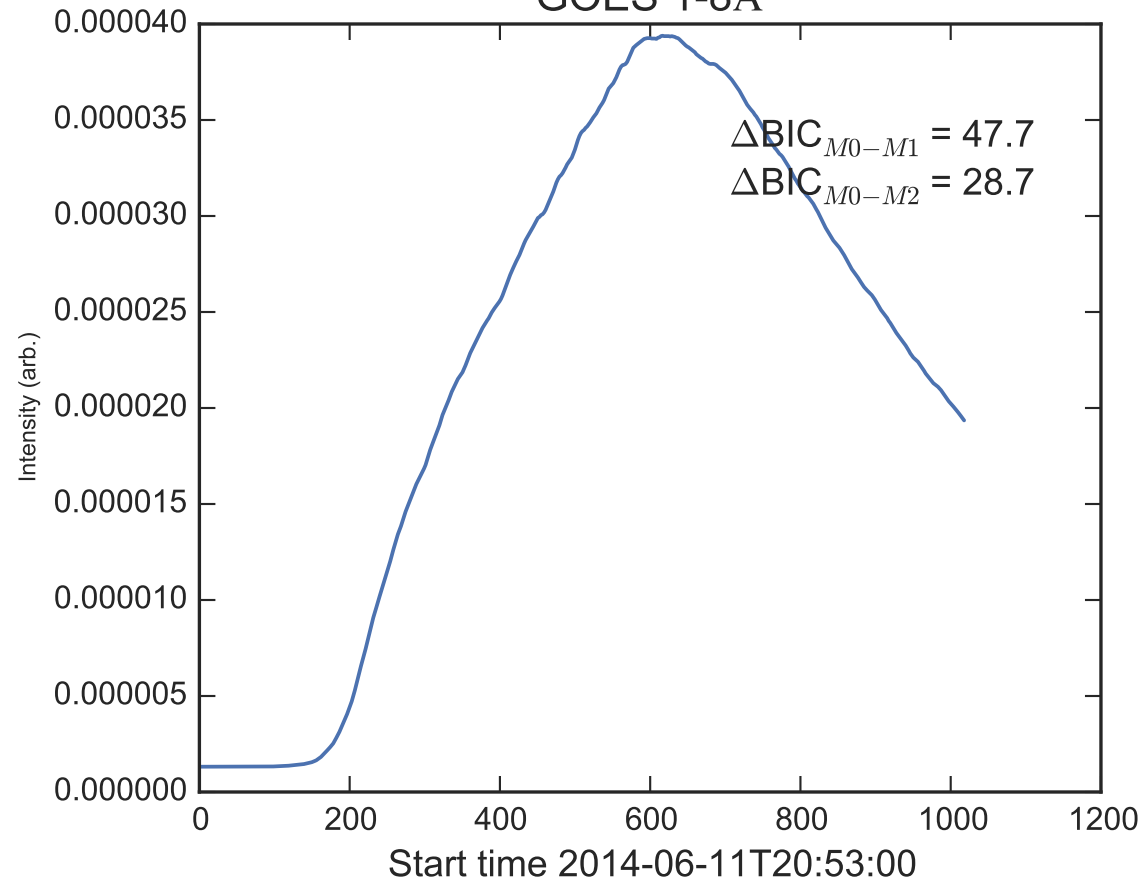

GOES 1-8Å

Power Spectral Density (PSD) - Model 0

Power Spectral Density (PSD) - Model 1

Power Spectral Density (PSD) - Model 2