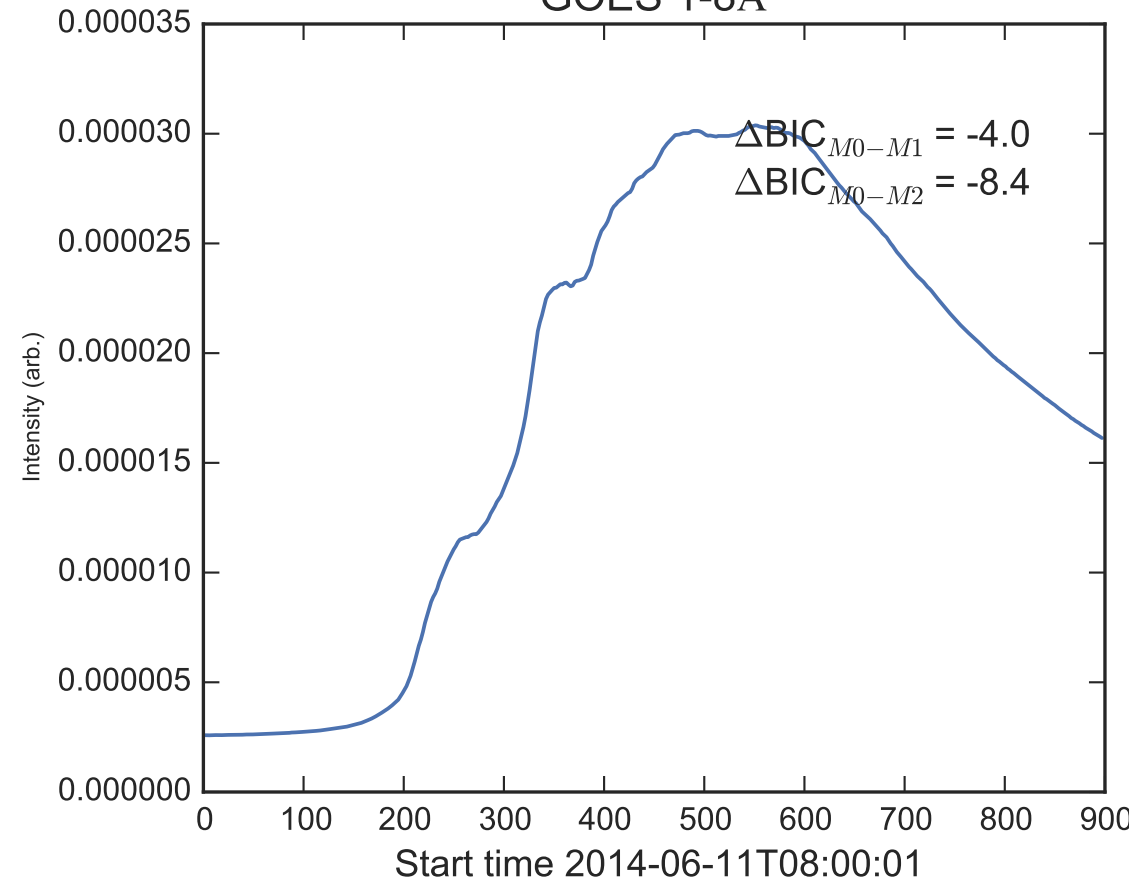

GOES 1-8Å

Power Spectral Density (PSD) - Model 0

Power Spectral Density (PSD) - Model 1

Power Spectral Density (PSD) - Model 2