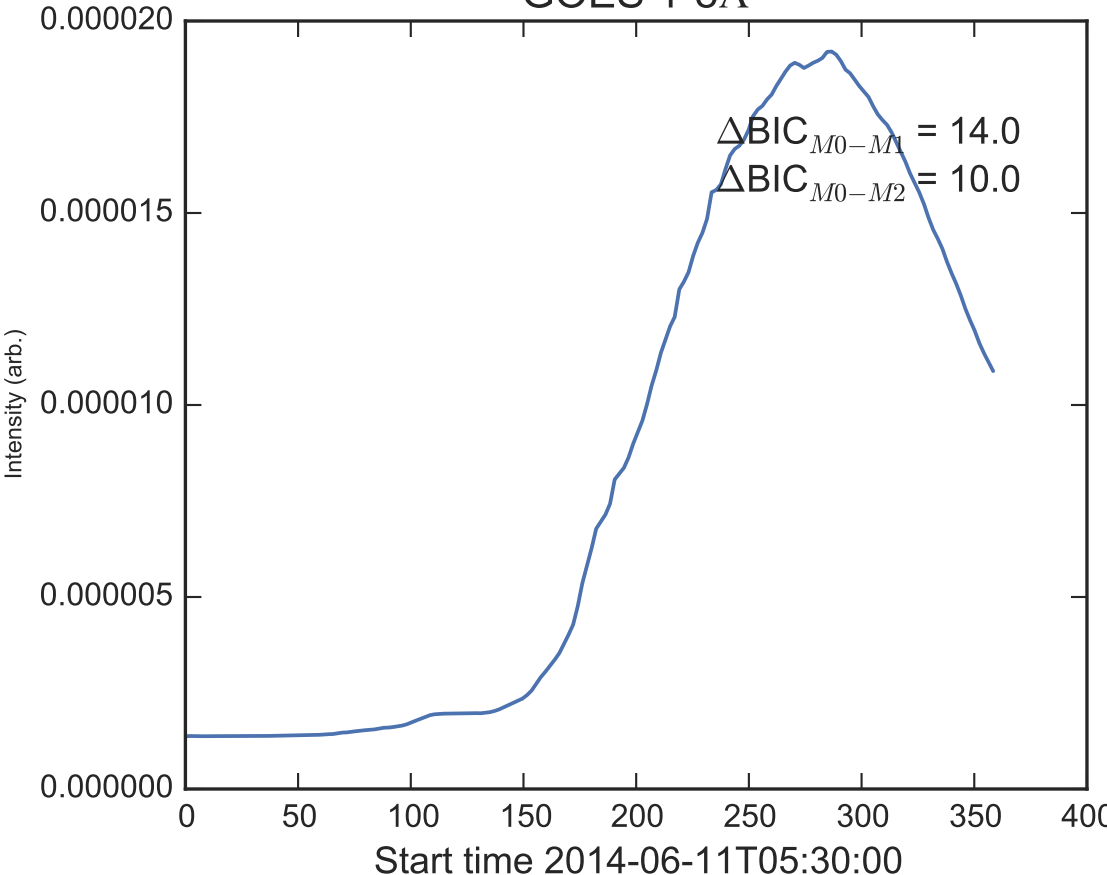

GOES 1-8Å

Power Spectral Density (PSD) - Model 0

Power Spectral Density (PSD) - Model 1

Power Spectral Density (PSD) - Model 2