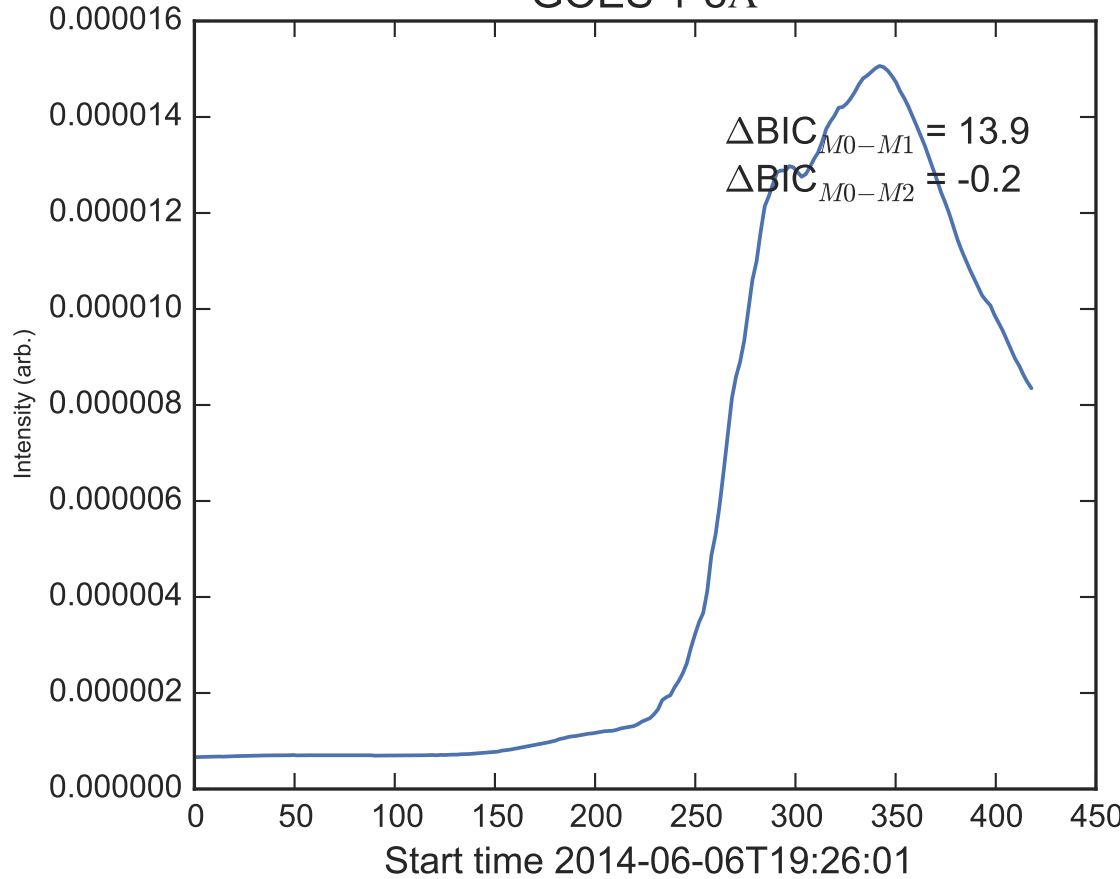

GOES 1-8Å

Power Spectral Density (PSD) - Model 0

Power Spectral Density (PSD) - Model 1

Power Spectral Density (PSD) - Model 2