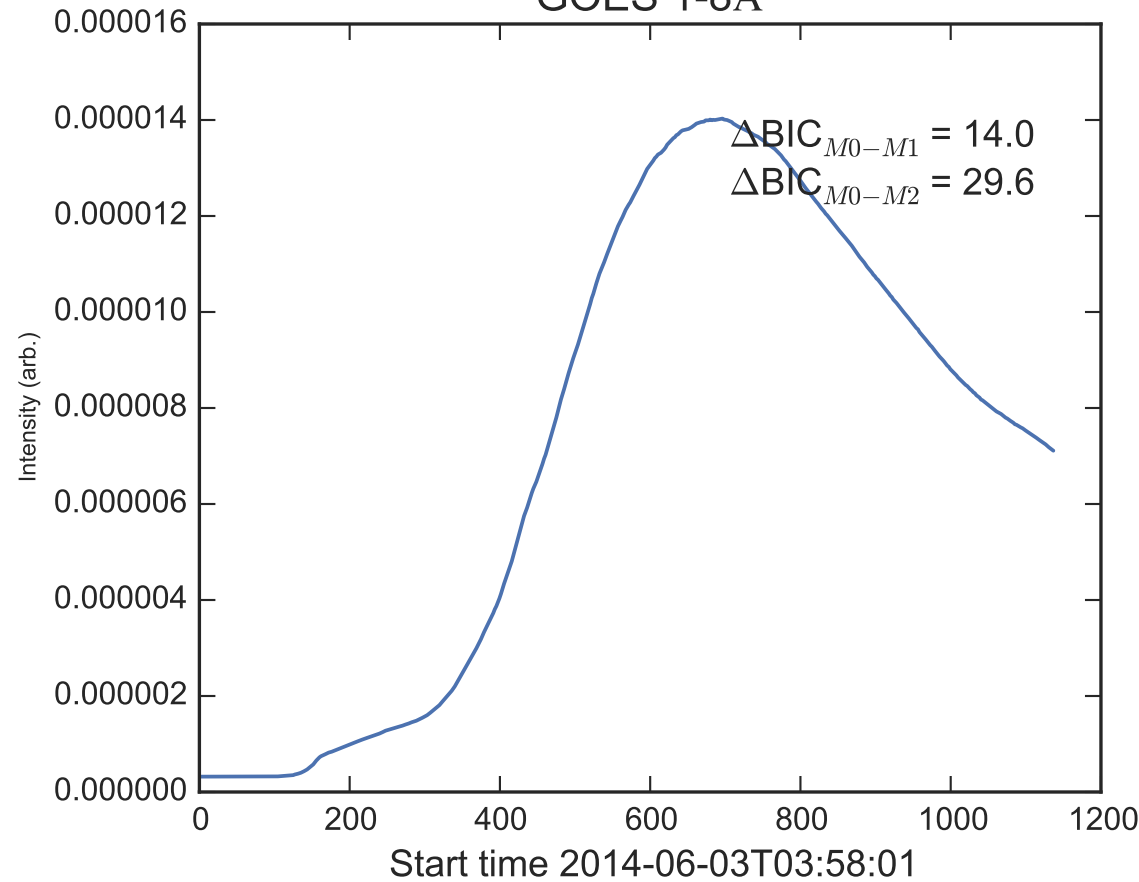

GOES 1-8Å

Power Spectral Density (PSD) - Model 0

Power Spectral Density (PSD) - Model 1

Power Spectral Density (PSD) - Model 2