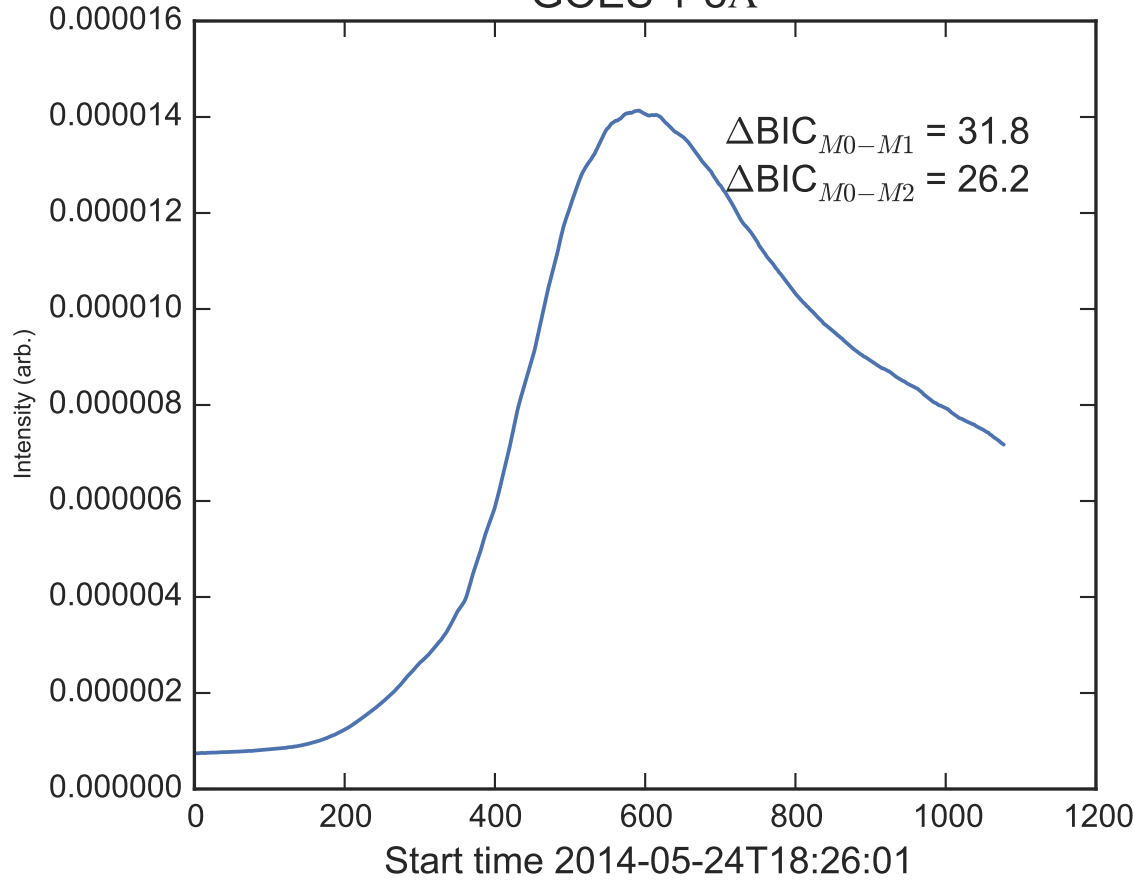

GOES 1-8Å

Power Spectral Density (PSD) - Model 0

Power Spectral Density (PSD) - Model 1

Power Spectral Density (PSD) - Model 2