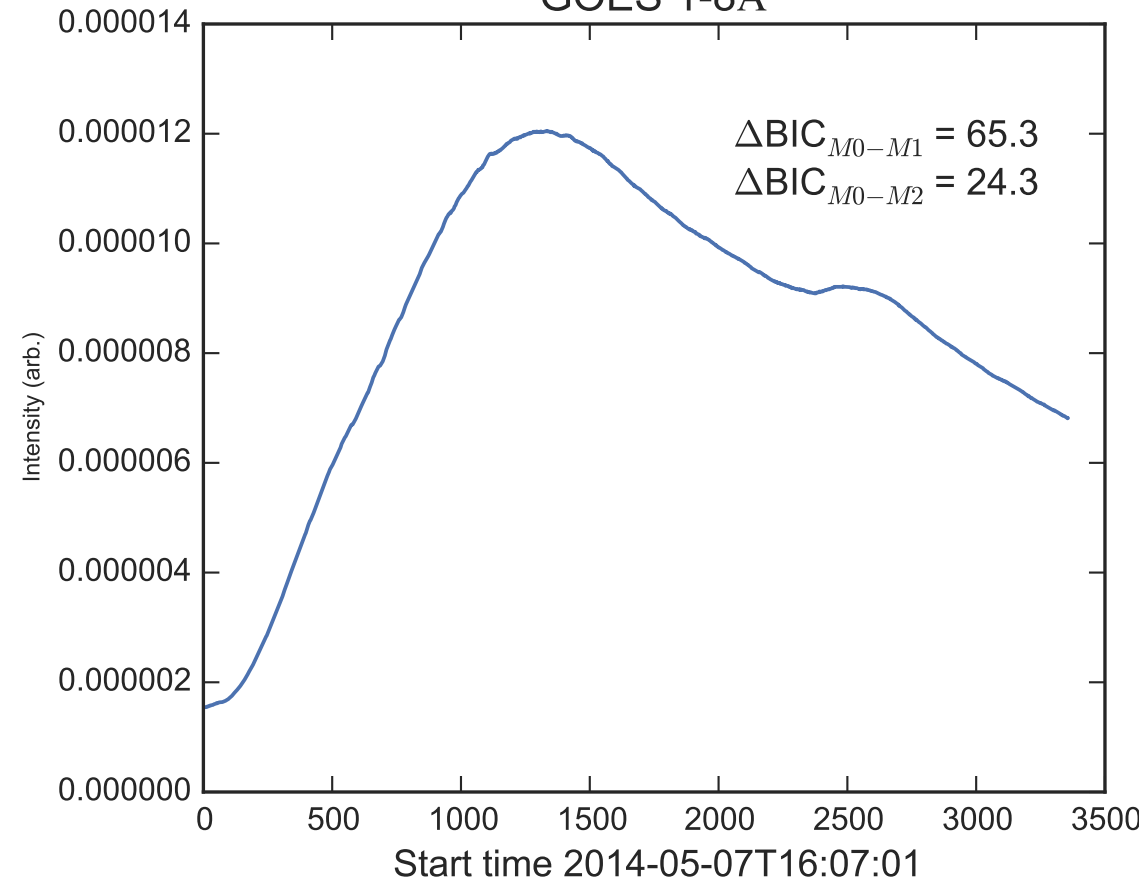

GOES 1-8Å

Power Spectral Density (PSD) - Model 0

Power Spectral Density (PSD) - Model 1

Power Spectral Density (PSD) - Model 2