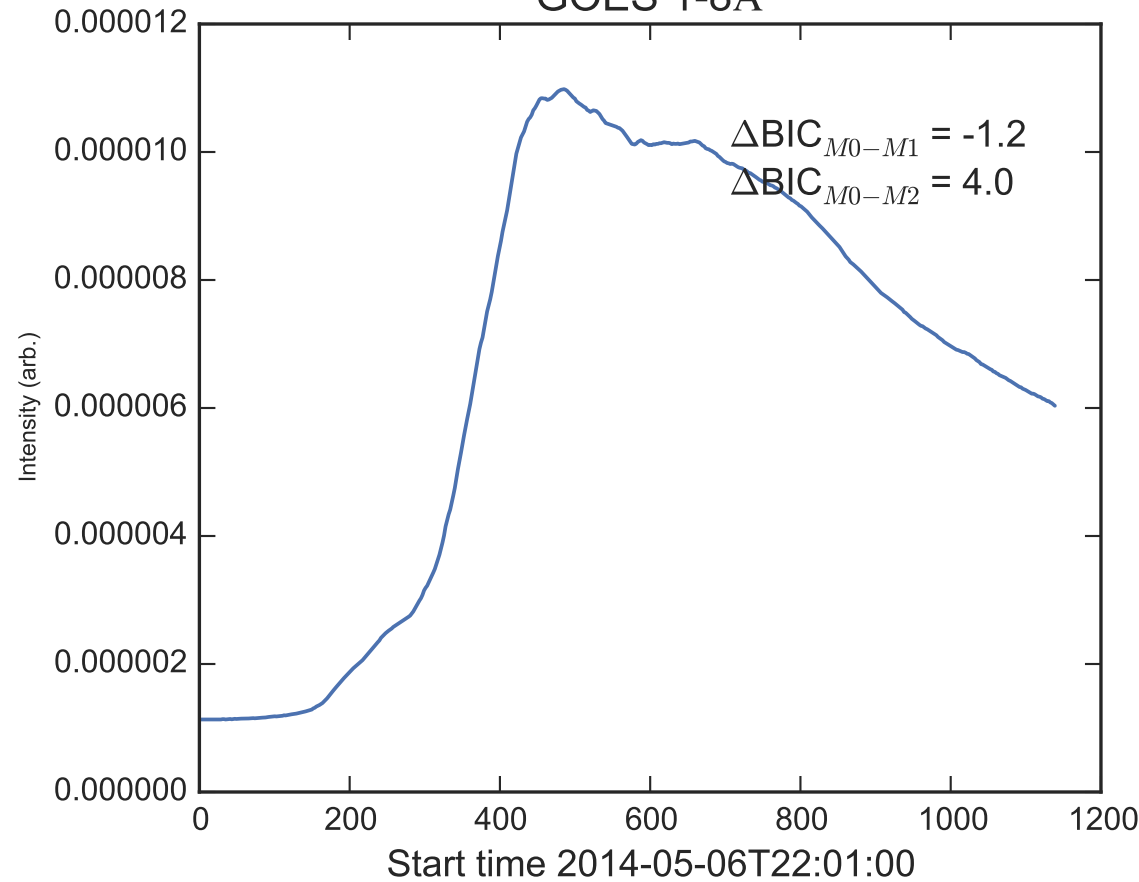

GOES 1-8Å

Power Spectral Density (PSD) - Model 0

Power Spectral Density (PSD) - Model 1

Power Spectral Density (PSD) - Model 2