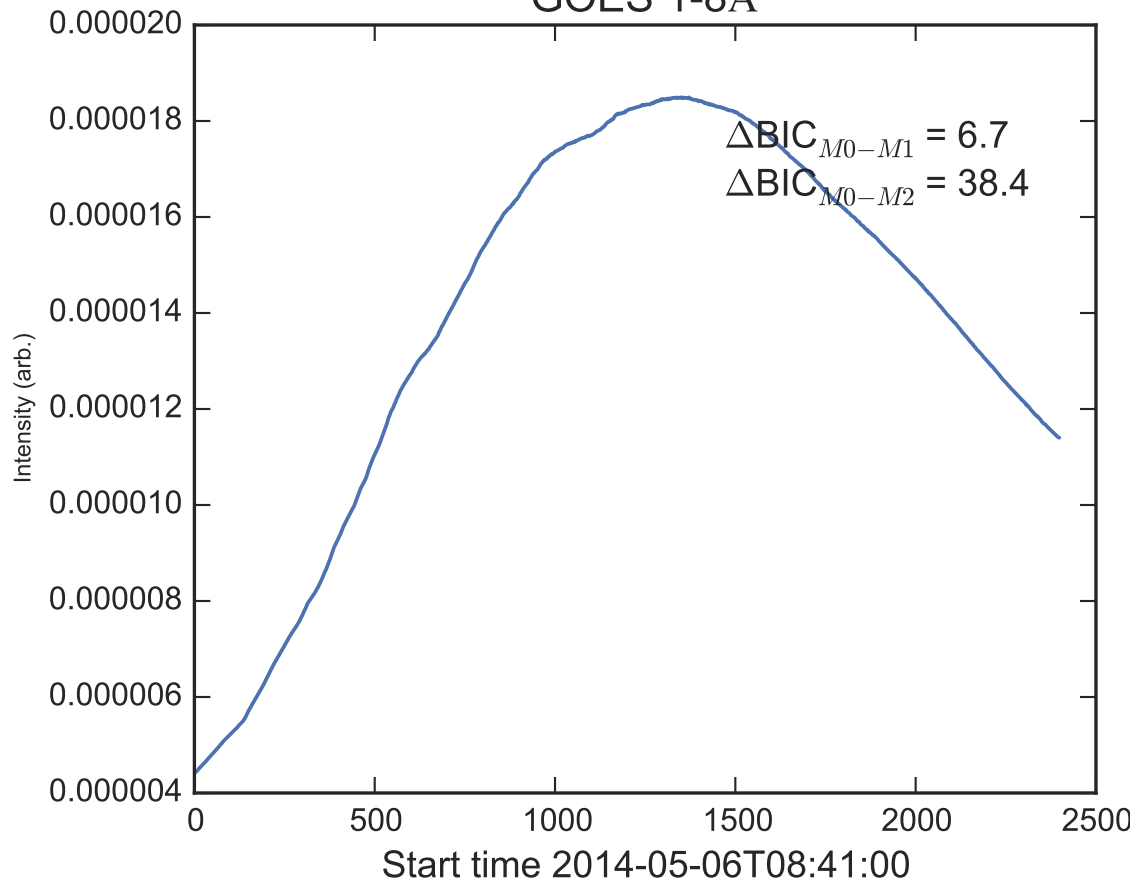

GOES 1-8Å

Power Spectral Density (PSD) - Model 0

Power Spectral Density (PSD) - Model 1

Power Spectral Density (PSD) - Model 2