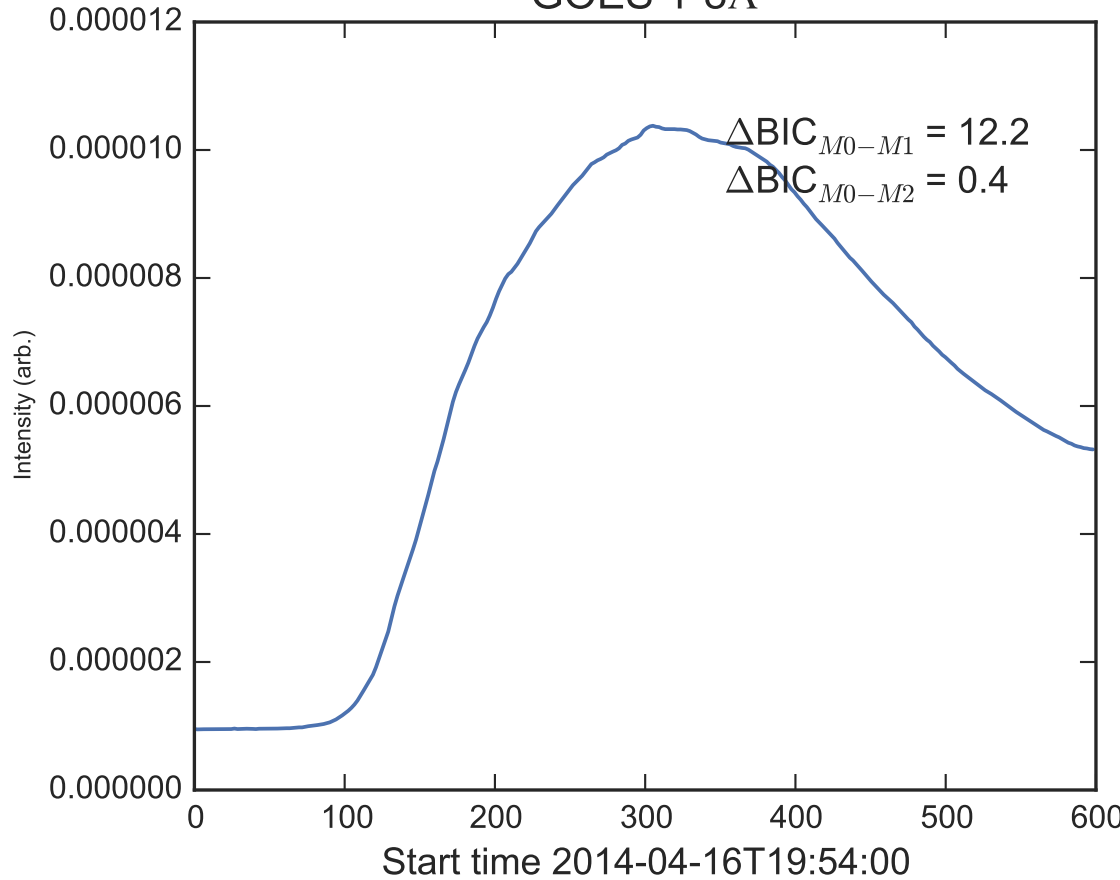

GOES 1-8Å

Power Spectral Density (PSD) - Model 0

Power Spectral Density (PSD) - Model 1

Power Spectral Density (PSD) - Model 2