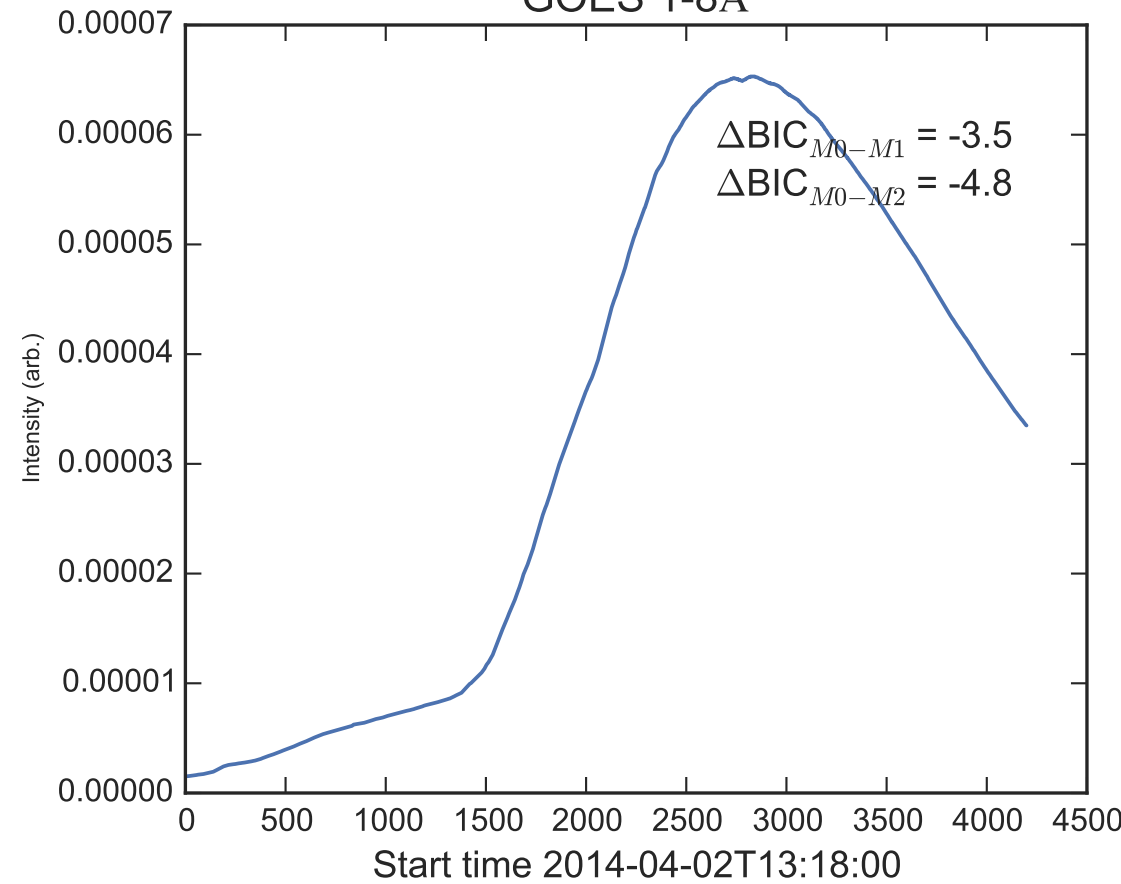

GOES 1-8Å

Power Spectral Density (PSD) - Model 0

Power Spectral Density (PSD) - Model 1

Power Spectral Density (PSD) - Model 2