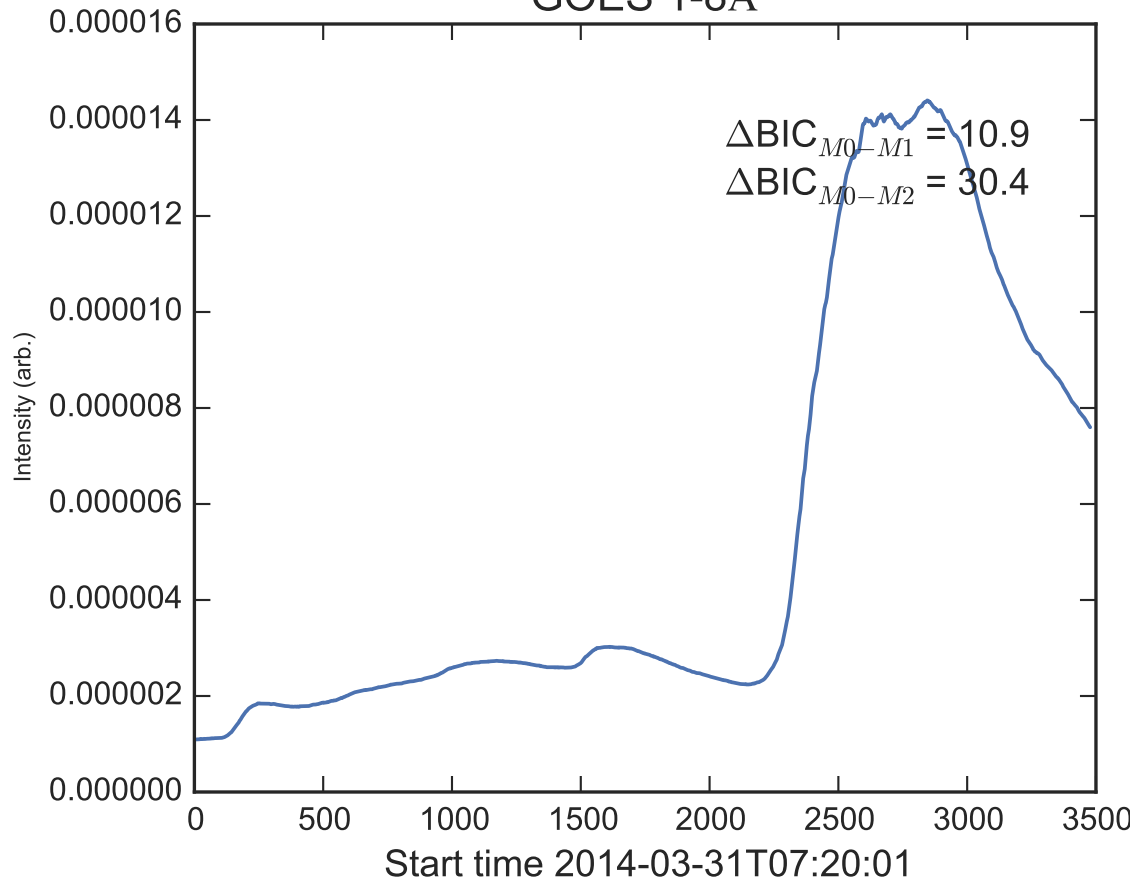

GOES 1-8Å

Power Spectral Density (PSD) - Model 0

Power Spectral Density (PSD) - Model 1

Power Spectral Density (PSD) - Model 2