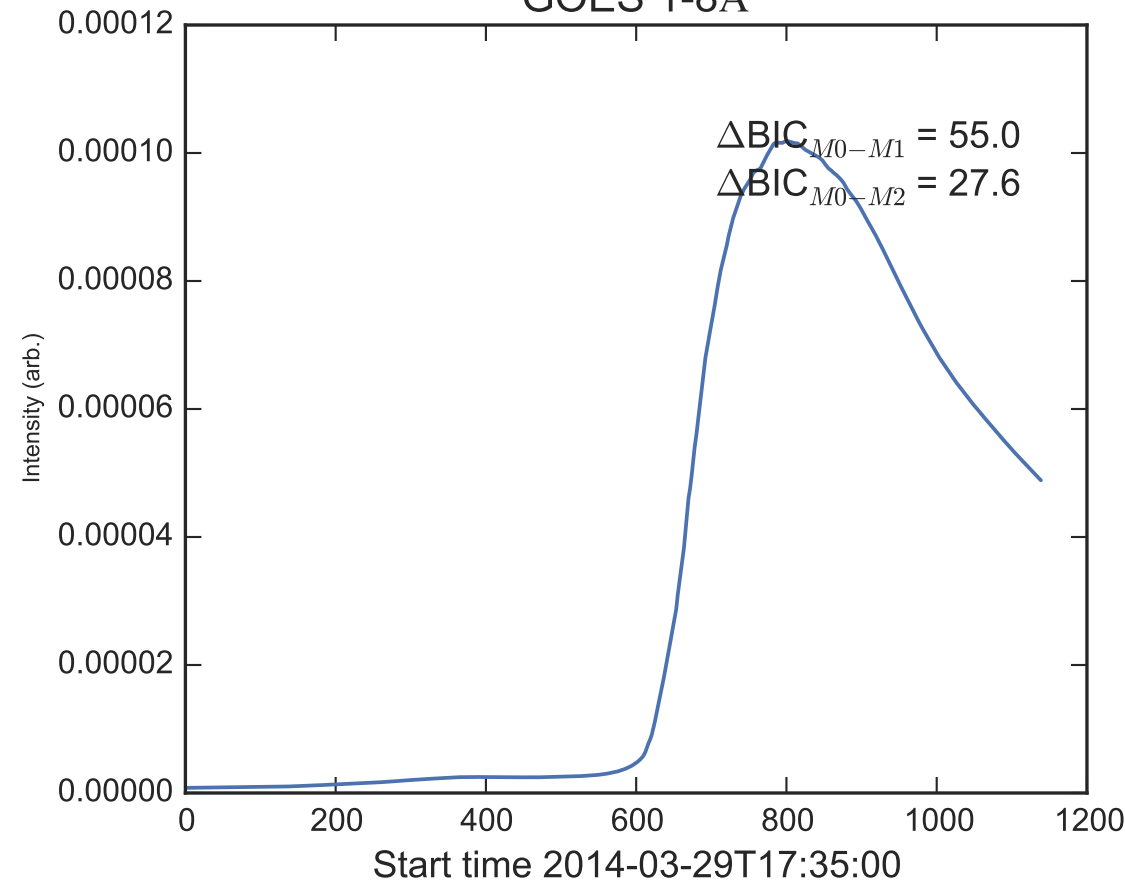

GOES 1-8Å

Power Spectral Density (PSD) - Model 0

Power Spectral Density (PSD) - Model 1

Power Spectral Density (PSD) - Model 2