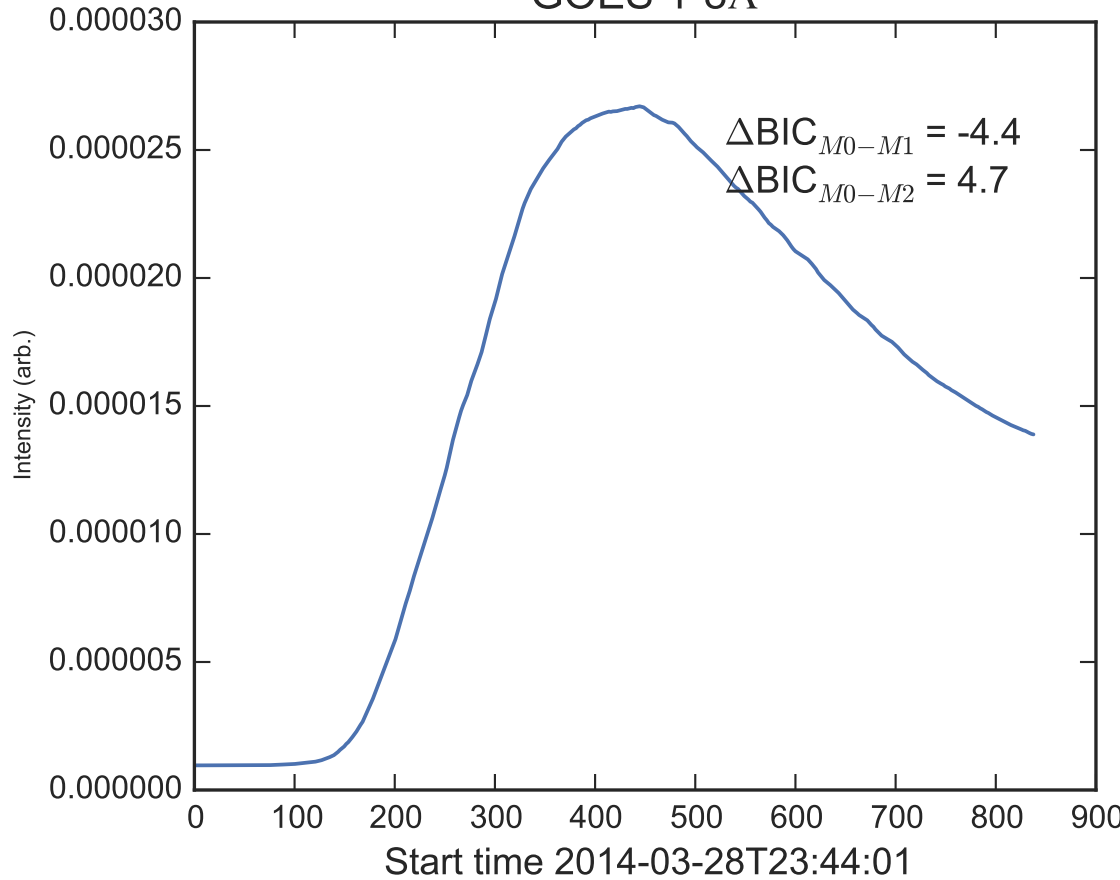

GOES 1-8Å

Power Spectral Density (PSD) - Model 0

Power Spectral Density (PSD) - Model 1

Power Spectral Density (PSD) - Model 2