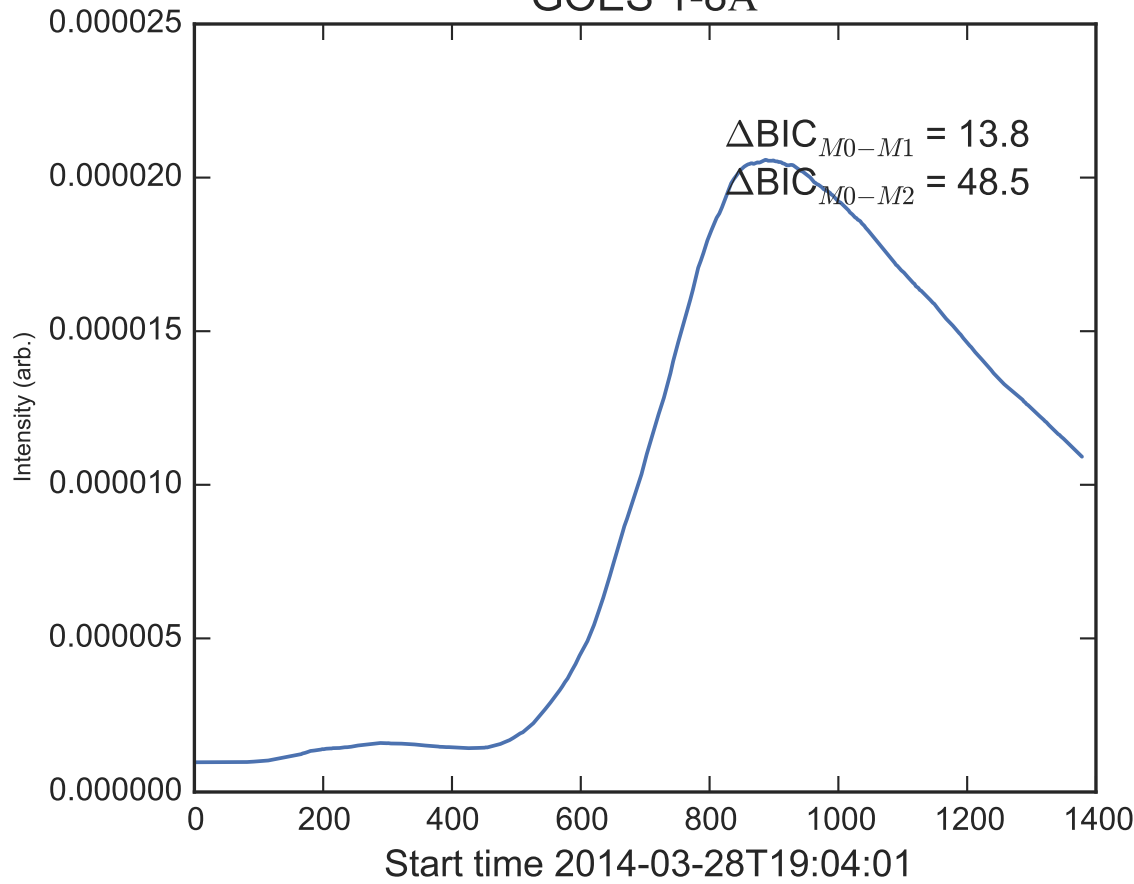

GOES 1-8Å

Power Spectral Density (PSD) - Model 0

Power Spectral Density (PSD) - Model 1

Power Spectral Density (PSD) - Model 2