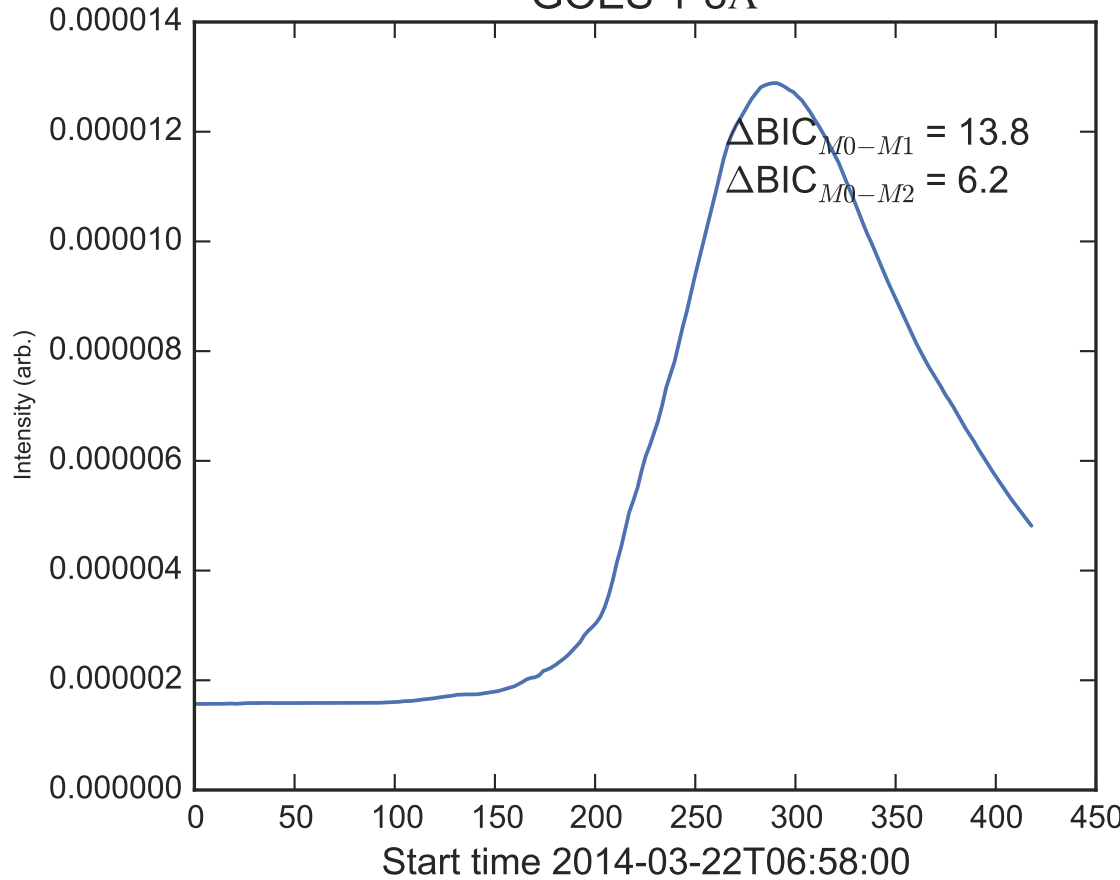

GOES 1-8Å

Power Spectral Density (PSD) - Model 0

Power Spectral Density (PSD) - Model 1

Power Spectral Density (PSD) - Model 2