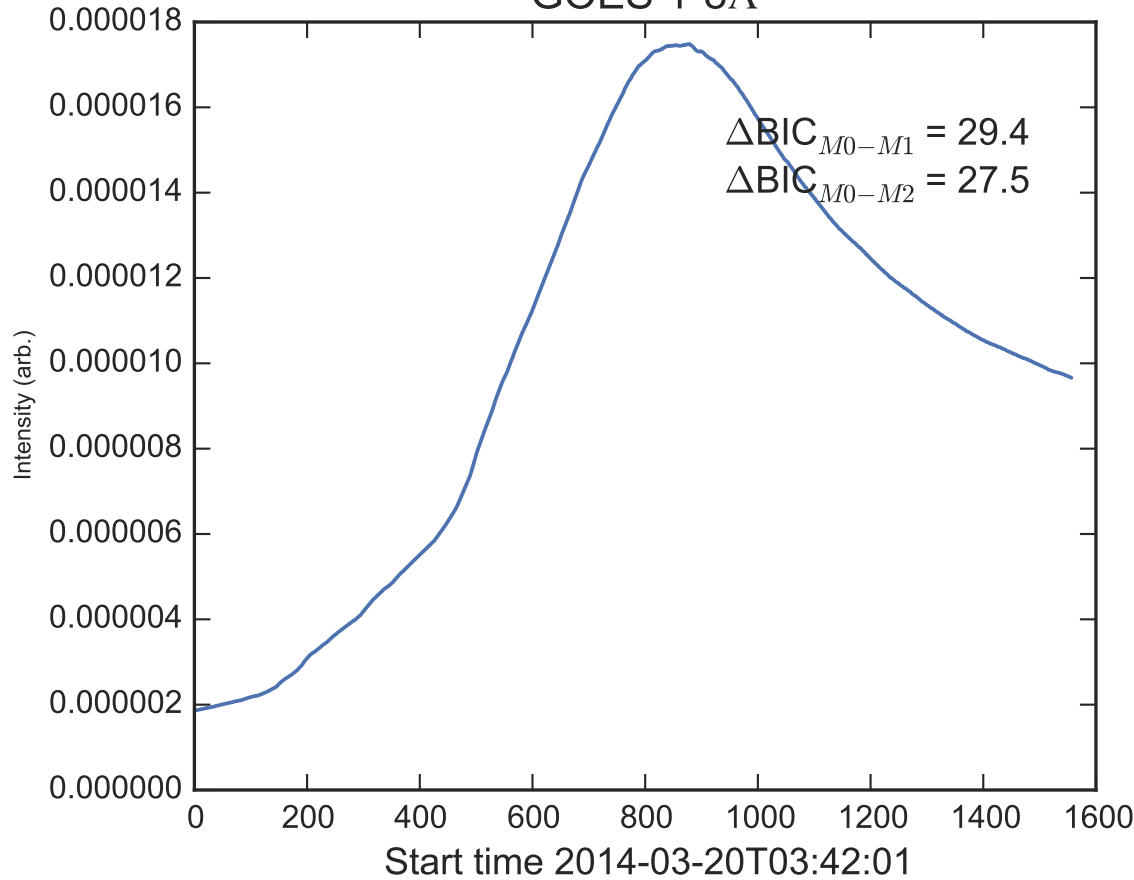

GOES 1-8Å

Power Spectral Density (PSD) - Model 0

Power Spectral Density (PSD) - Model 1

Power Spectral Density (PSD) - Model 2