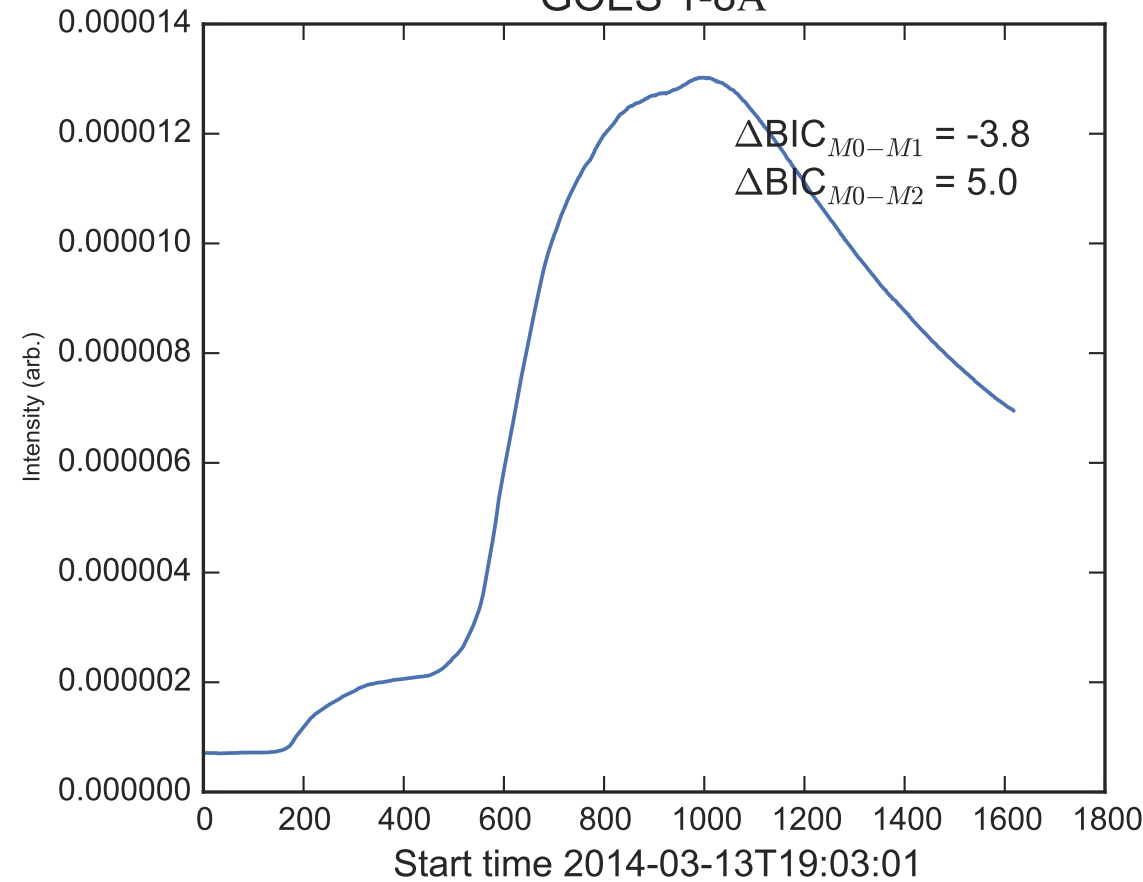

GOES 1-8Å

Power Spectral Density (PSD) - Model 0

Power Spectral Density (PSD) - Model 1

Power Spectral Density (PSD) - Model 2