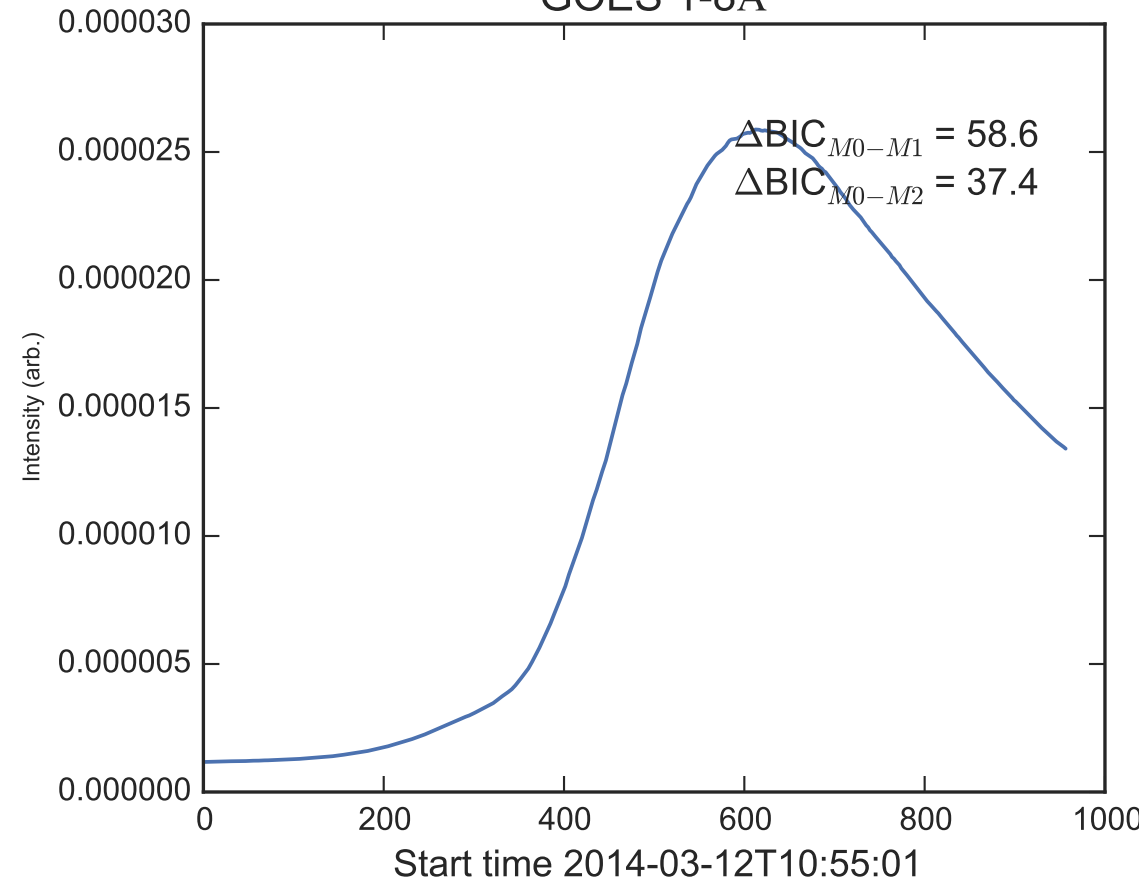

GOES 1-8Å

Power Spectral Density (PSD) - Model 0

Power Spectral Density (PSD) - Model 1

Power Spectral Density (PSD) - Model 2