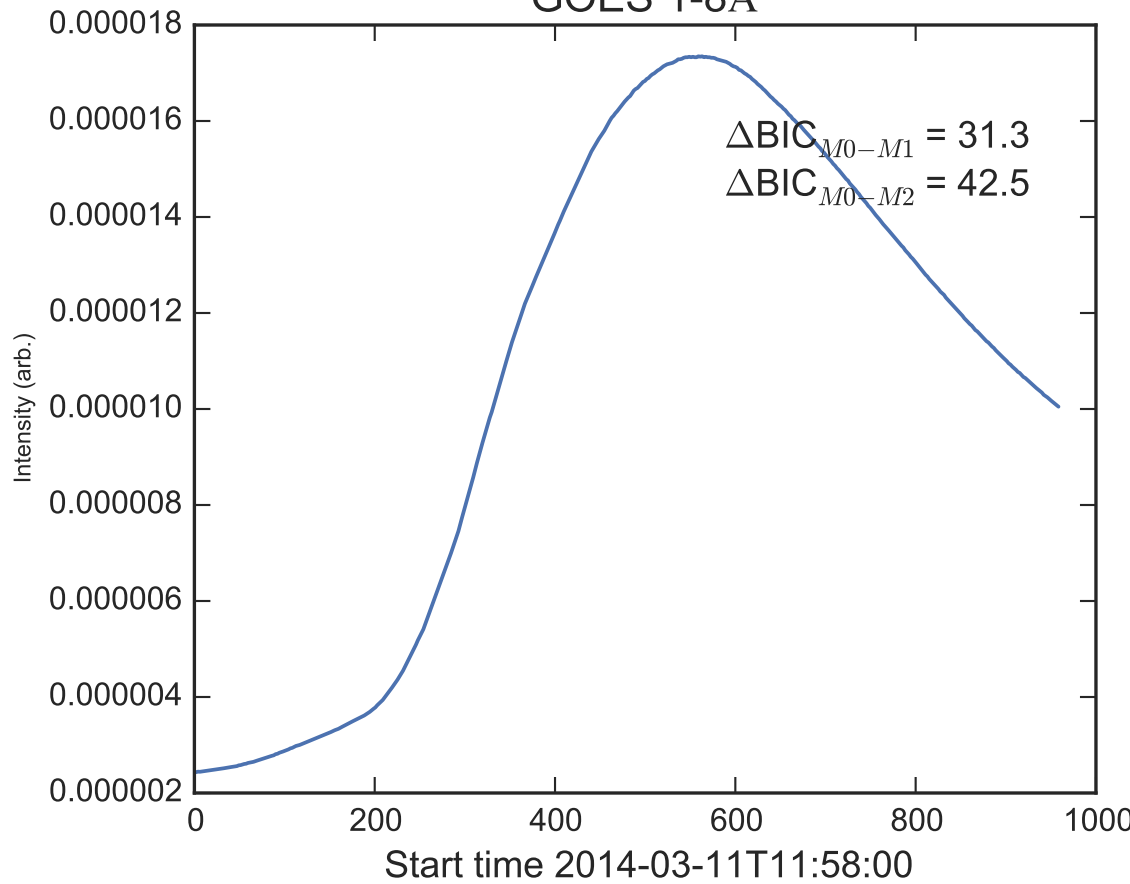

GOES 1-8Å

Power Spectral Density (PSD) - Model 0

Power Spectral Density (PSD) - Model 1

Power Spectral Density (PSD) - Model 2