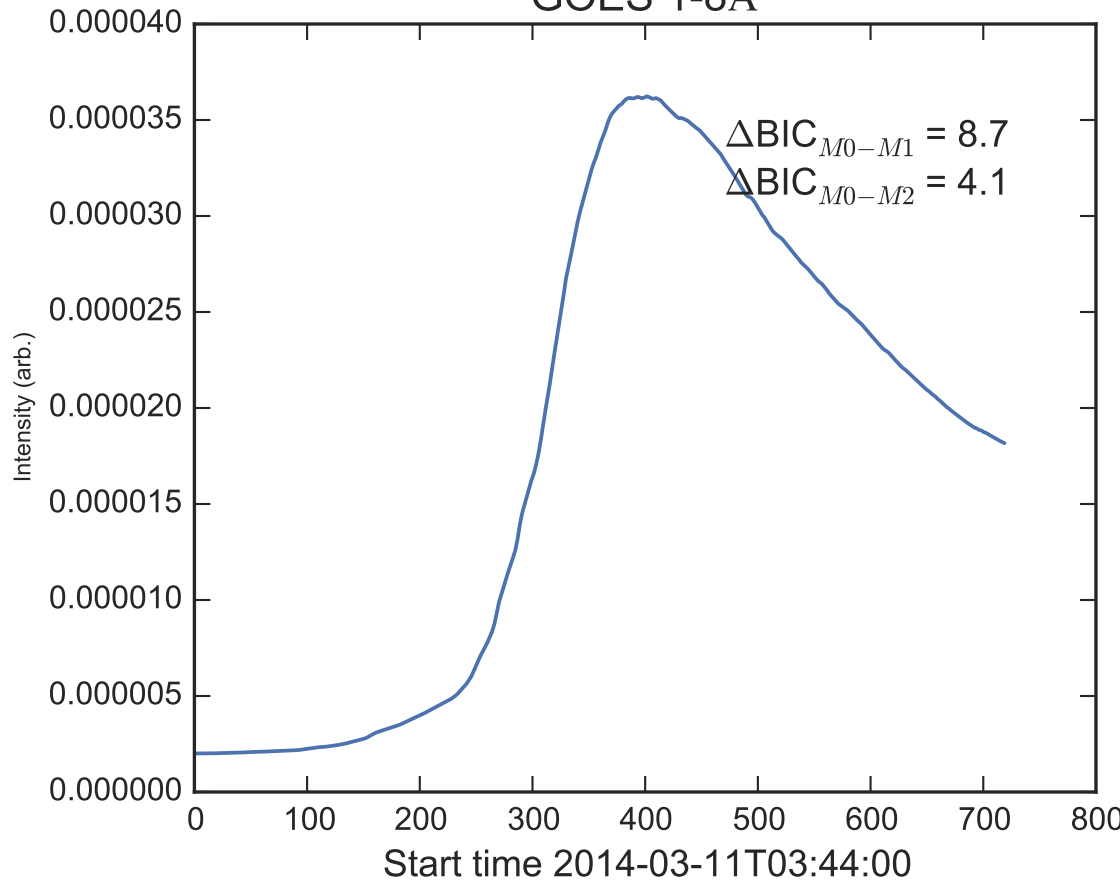

GOES 1-8Å

Power Spectral Density (PSD) - Model 0

Power Spectral Density (PSD) - Model 1

Power Spectral Density (PSD) - Model 2