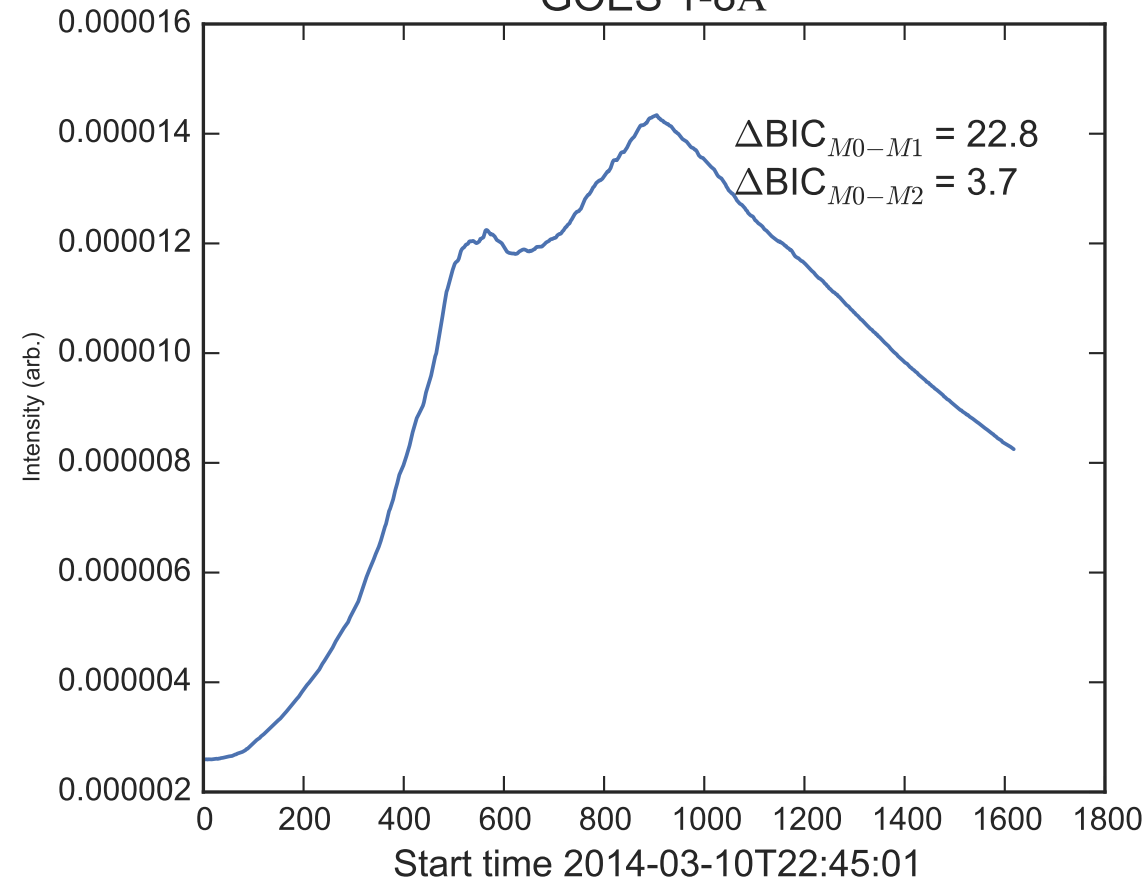

GOES 1-8Å

Power Spectral Density (PSD) - Model 0

Power Spectral Density (PSD) - Model 1

Power Spectral Density (PSD) - Model 2