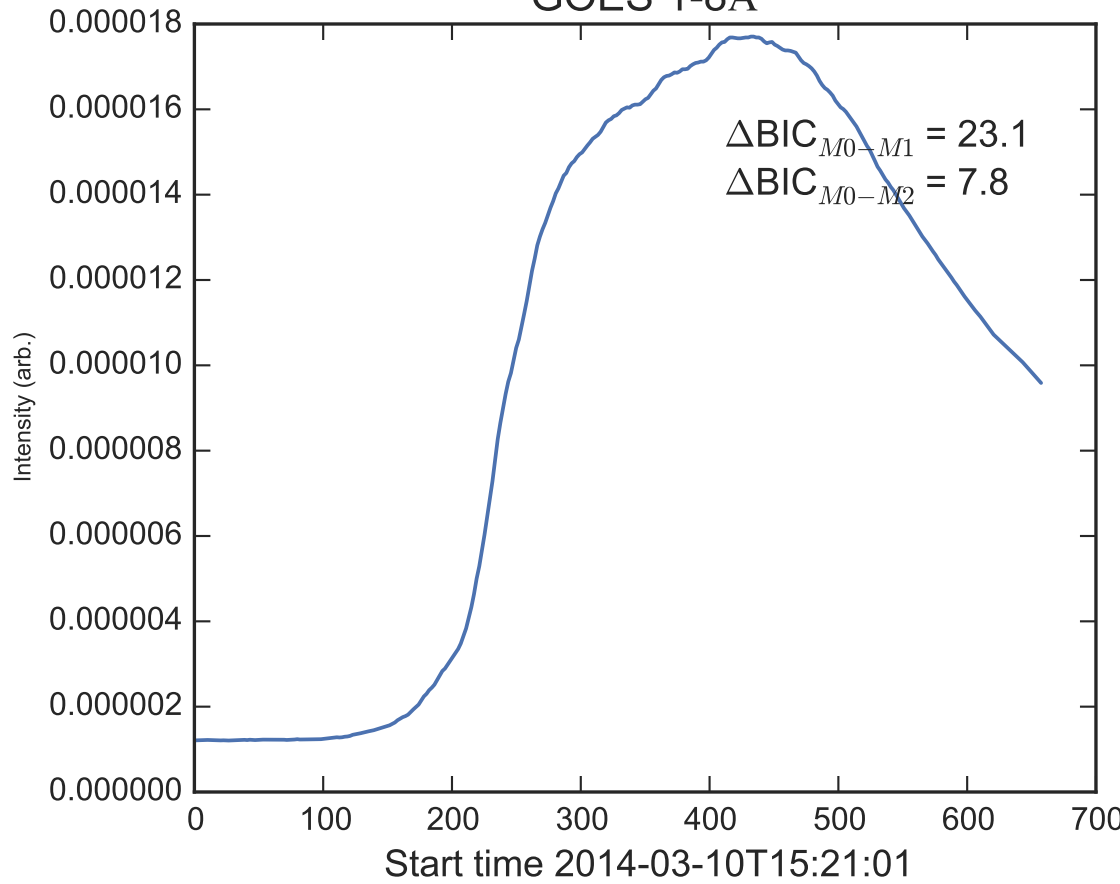

GOES 1-8Å

Power Spectral Density (PSD) - Model 0

Power Spectral Density (PSD) - Model 1

Power Spectral Density (PSD) - Model 2