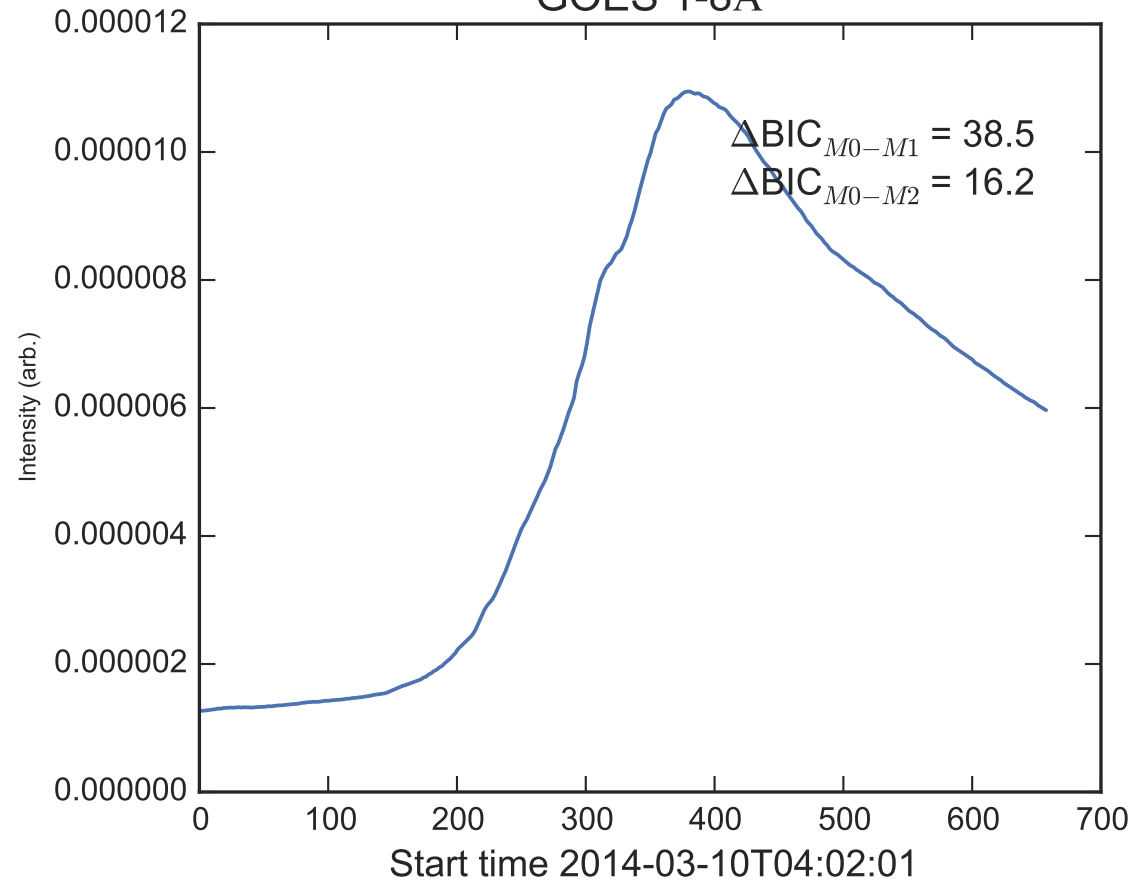

GOES 1-8Å

Power Spectral Density (PSD) - Model 0

Power Spectral Density (PSD) - Model 1

Power Spectral Density (PSD) - Model 2