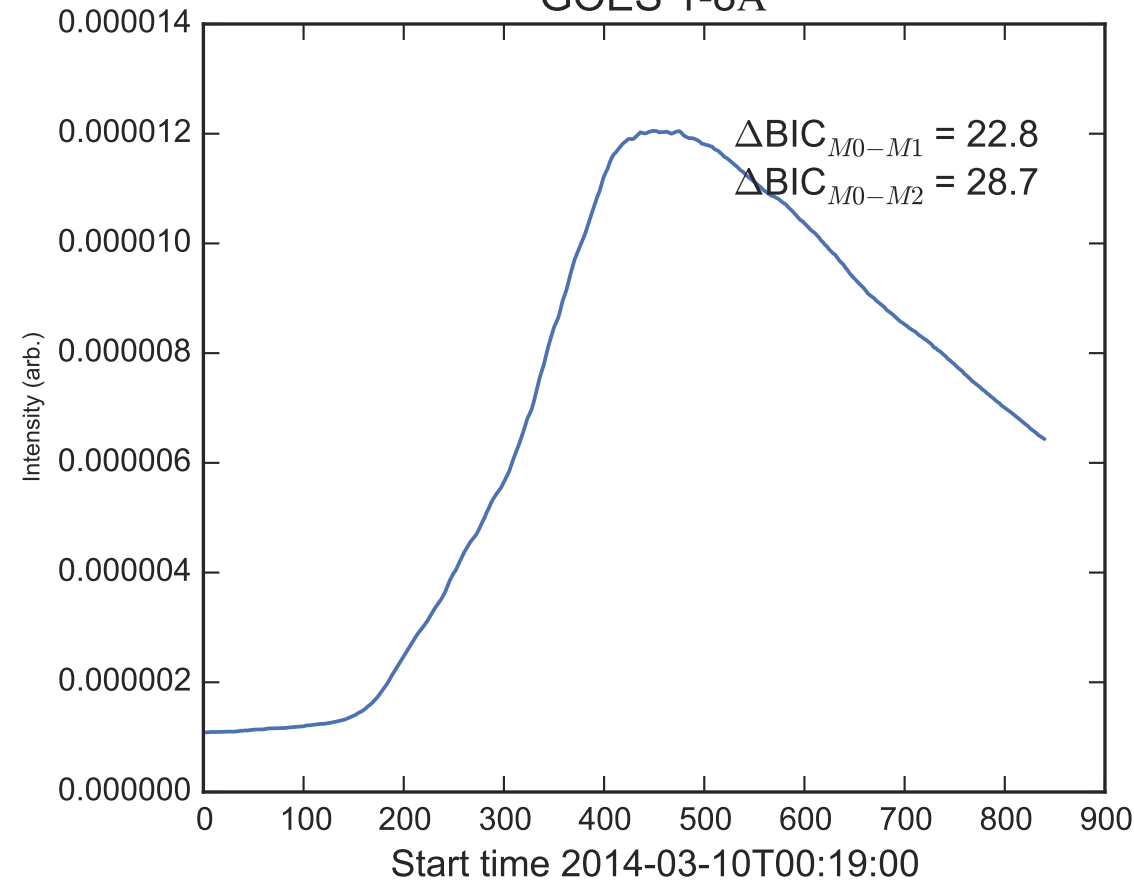

GOES 1-8Å

Power Spectral Density (PSD) - Model 0

Power Spectral Density (PSD) - Model 1

Power Spectral Density (PSD) - Model 2