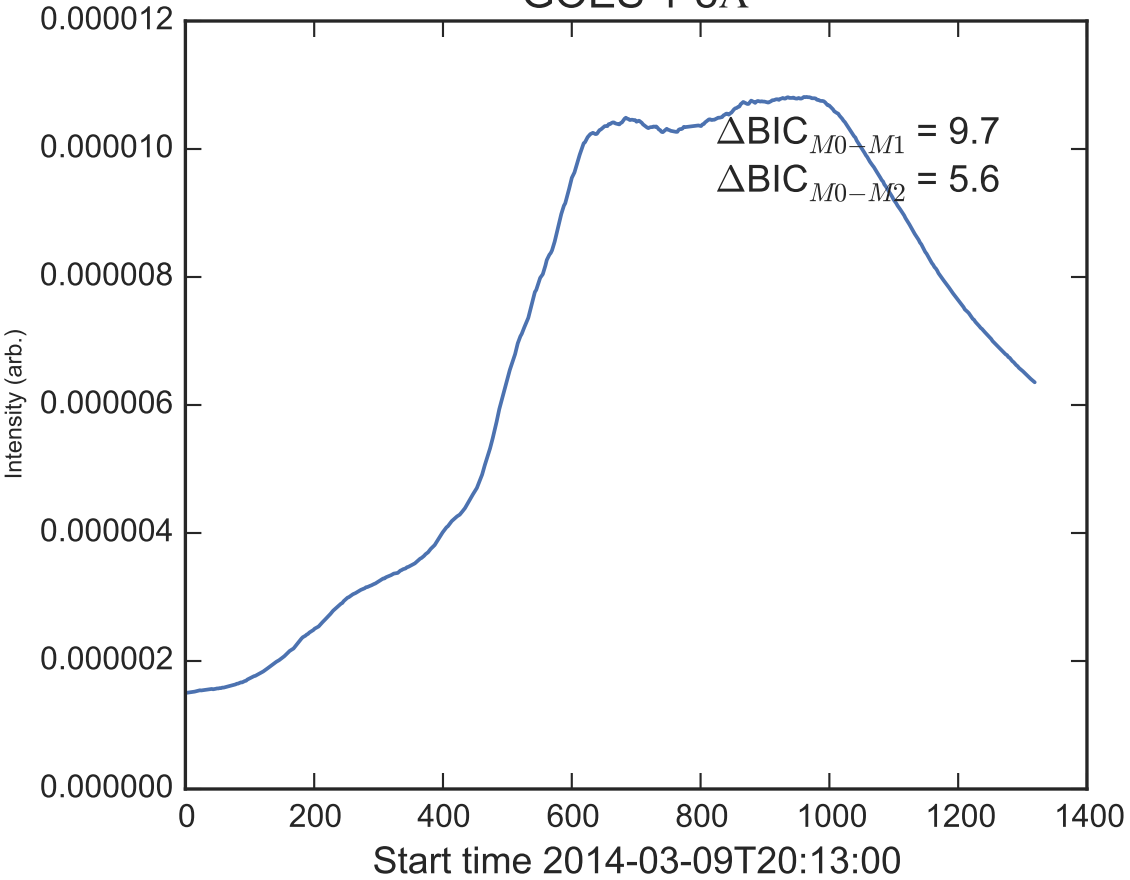

GOES 1-8Å

Power Spectral Density (PSD) - Model 0

Power Spectral Density (PSD) - Model 1

Power Spectral Density (PSD) - Model 2