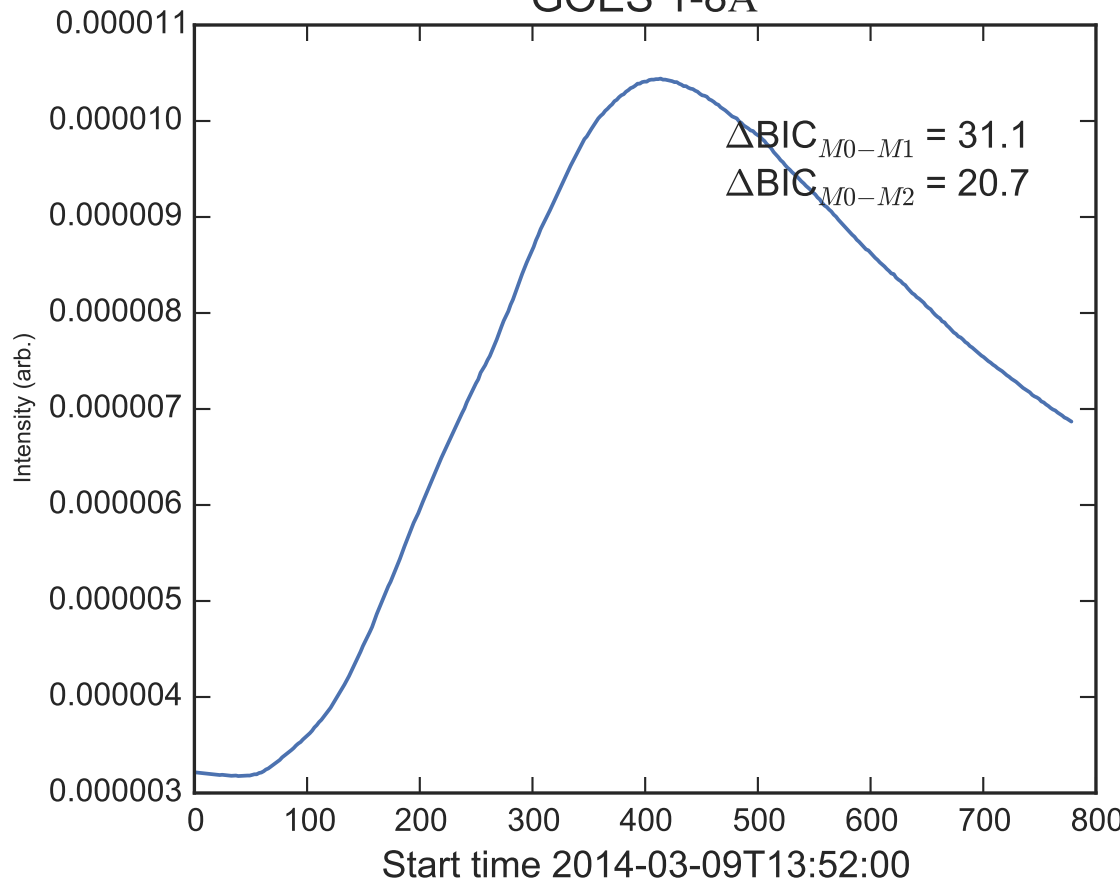

GOES 1-8Å

Power Spectral Density (PSD) - Model 0

Power Spectral Density (PSD) - Model 1

Power Spectral Density (PSD) - Model 2