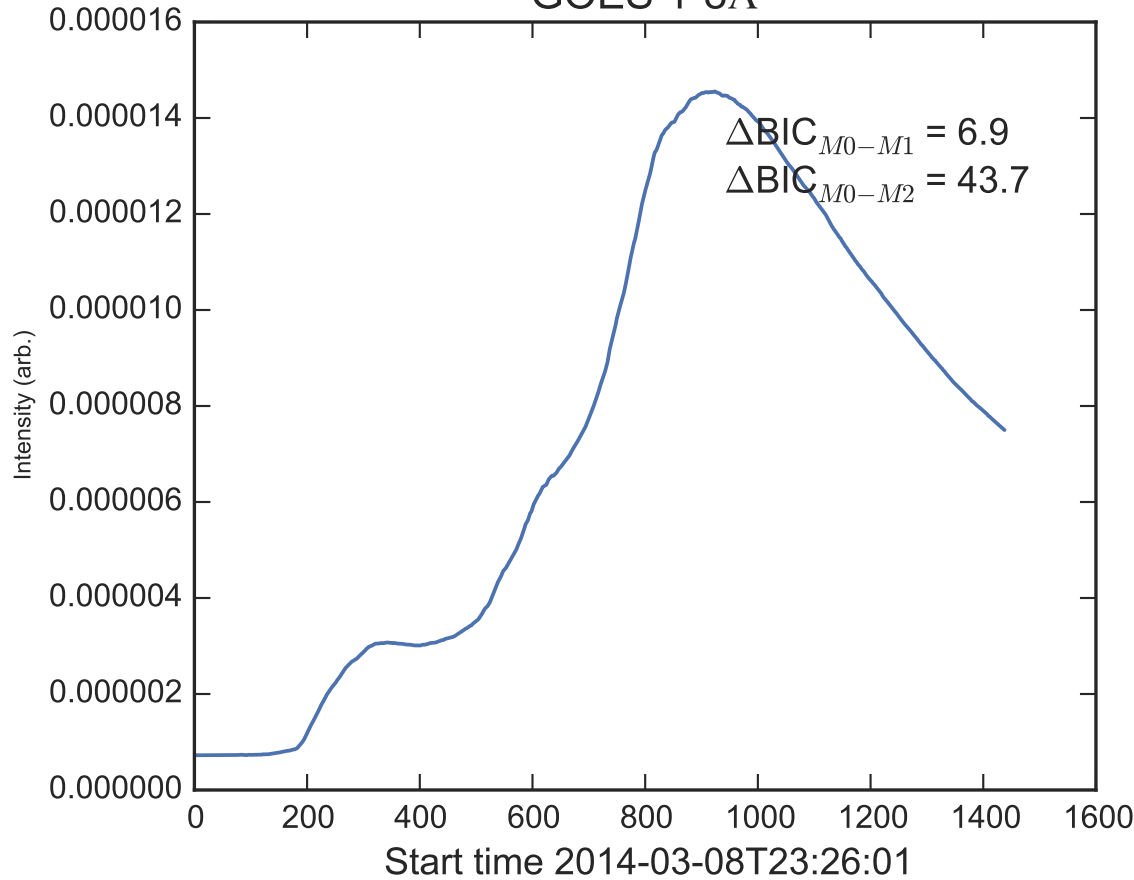

GOES 1-8Å

Power Spectral Density (PSD) - Model 0

Power Spectral Density (PSD) - Model 1

Power Spectral Density (PSD) - Model 2