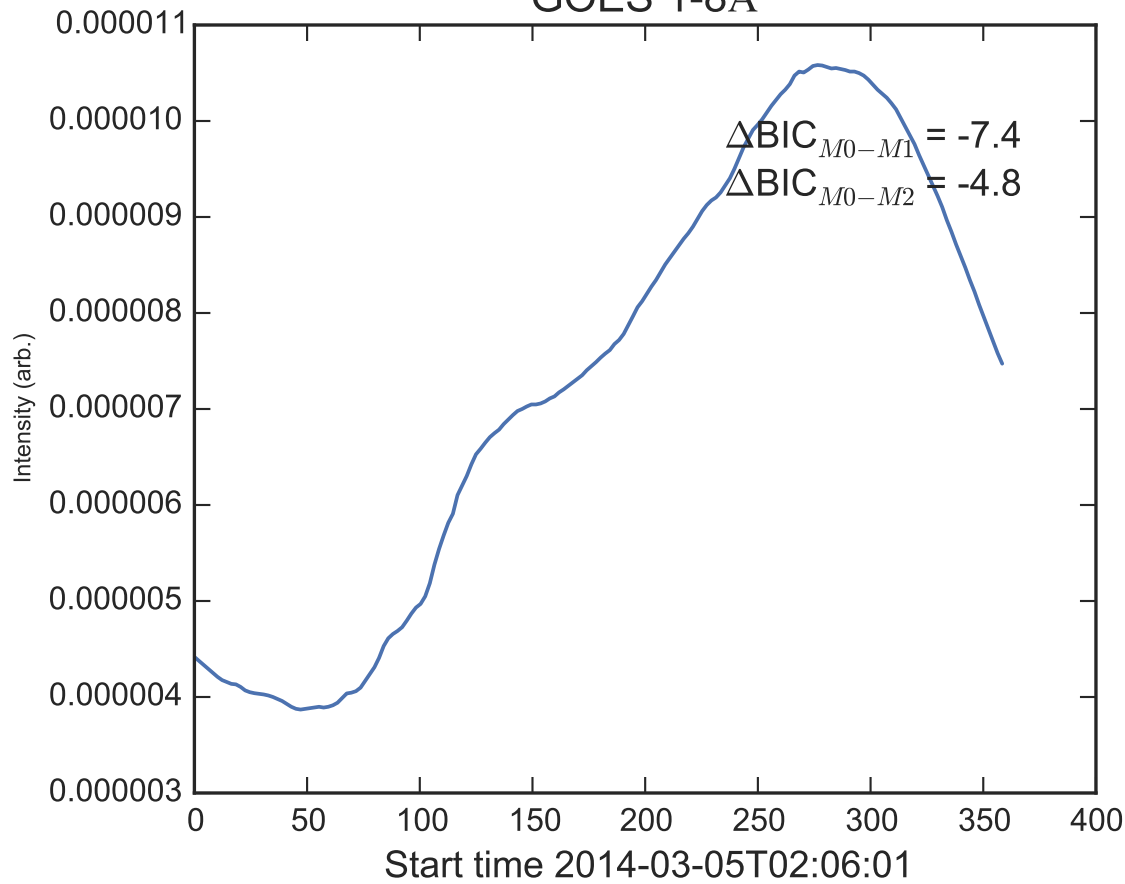

GOES 1-8Å

Power Spectral Density (PSD) - Model 0

Power Spectral Density (PSD) - Model 1

Power Spectral Density (PSD) - Model 2