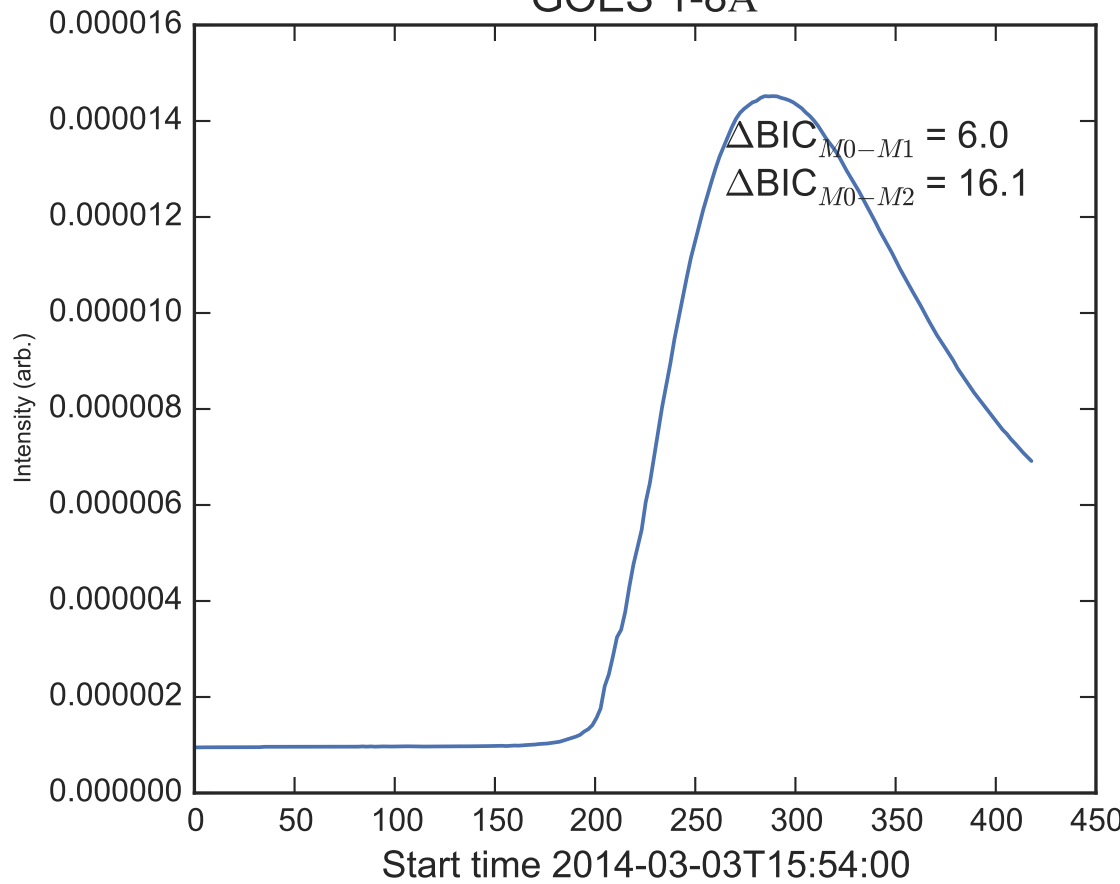

GOES 1-8Å

Power Spectral Density (PSD) - Model 0

Power Spectral Density (PSD) - Model 1

Power Spectral Density (PSD) - Model 2