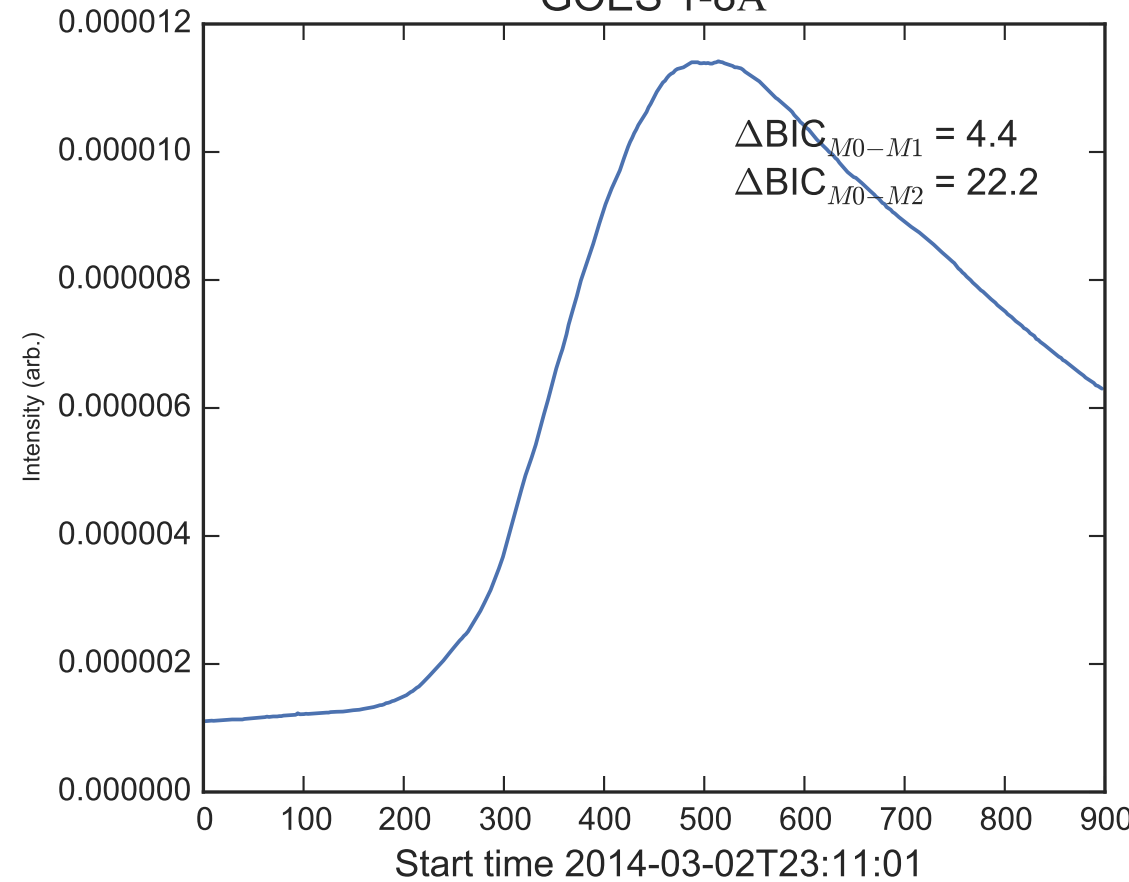

GOES 1-8Å

Power Spectral Density (PSD) - Model 0

Power Spectral Density (PSD) - Model 1

Power Spectral Density (PSD) - Model 2