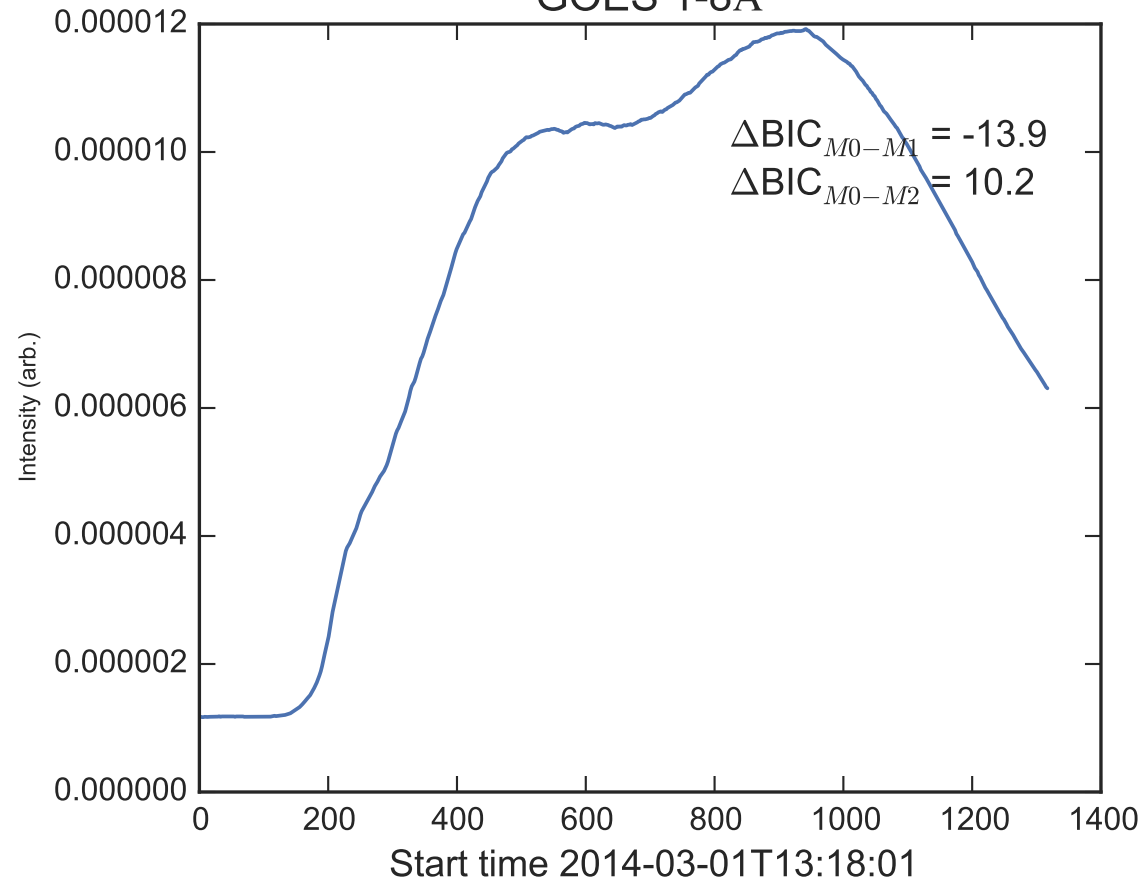

GOES 1-8Å

Power Spectral Density (PSD) - Model 0

Power Spectral Density (PSD) - Model 1

Power Spectral Density (PSD) - Model 2