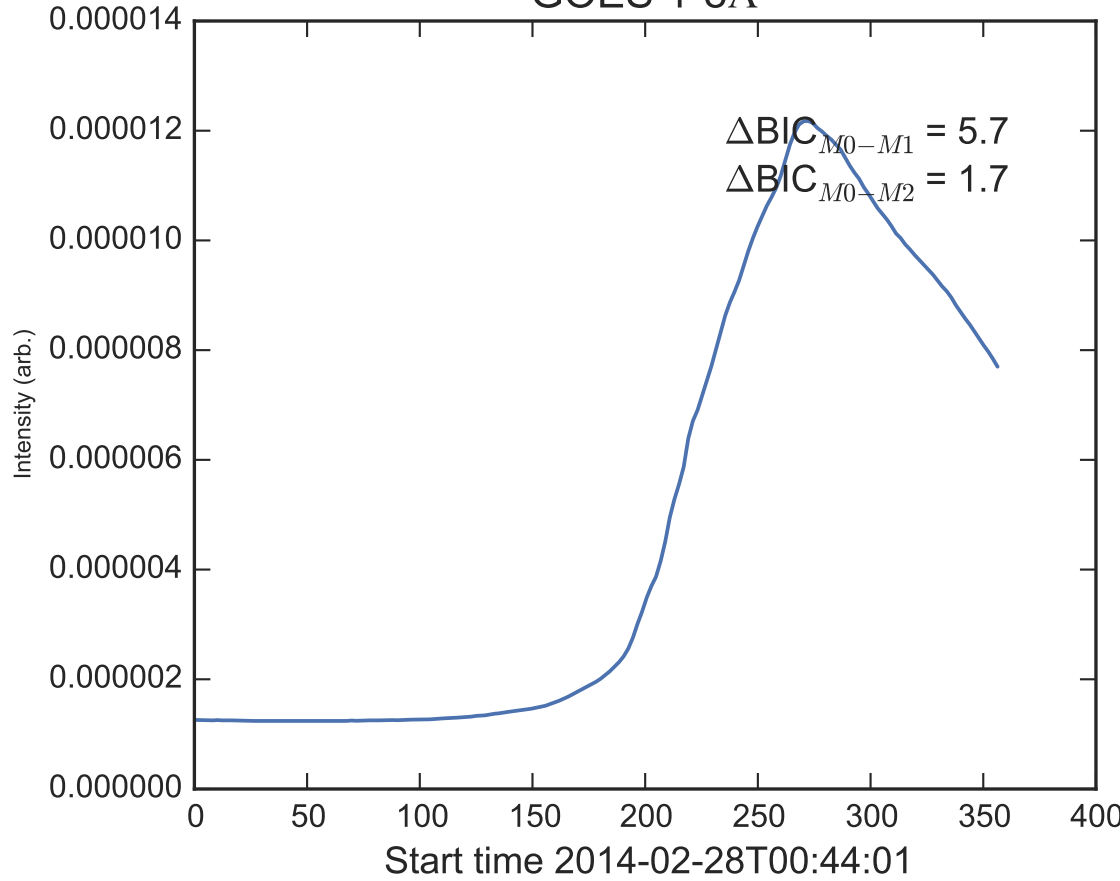

GOES 1-8Å

Power Spectral Density (PSD) - Model 0

Power Spectral Density (PSD) - Model 1

Power Spectral Density (PSD) - Model 2