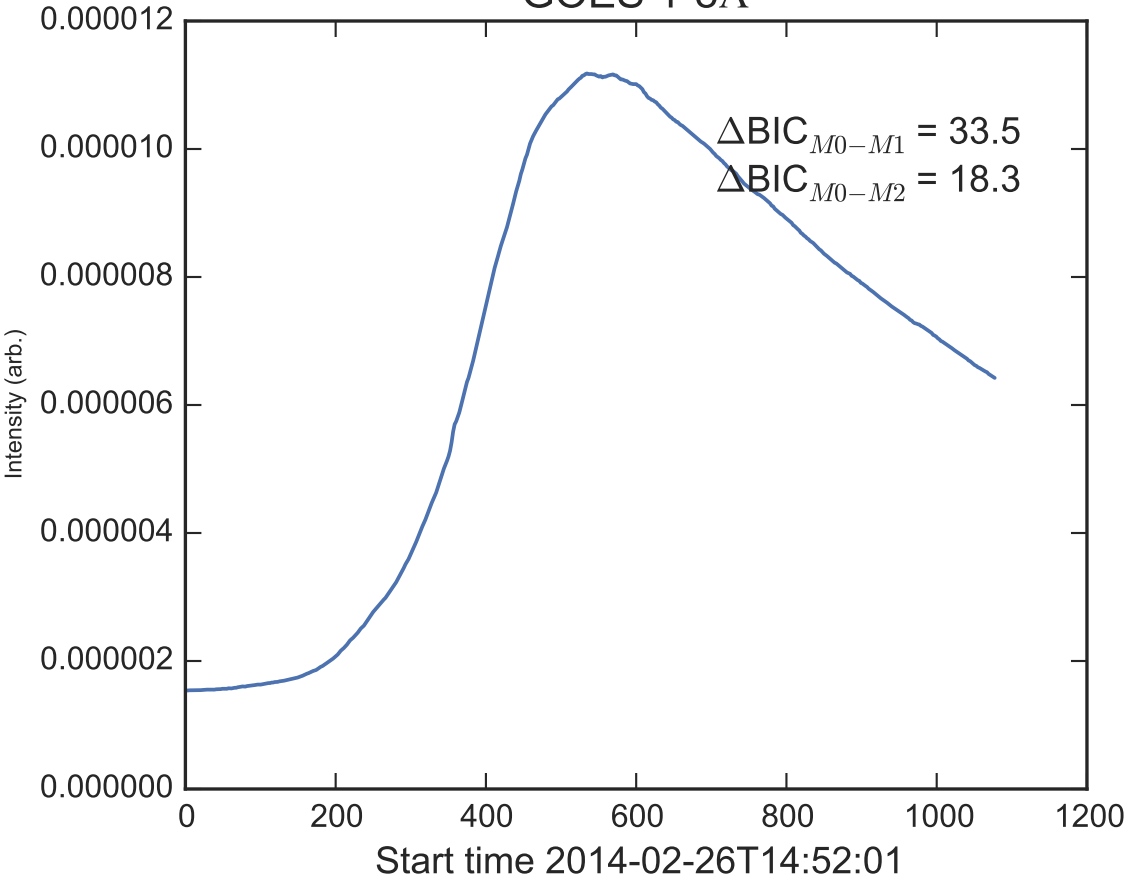

GOES 1-8Å

Power Spectral Density (PSD) - Model 0

Power Spectral Density (PSD) - Model 1

Power Spectral Density (PSD) - Model 2