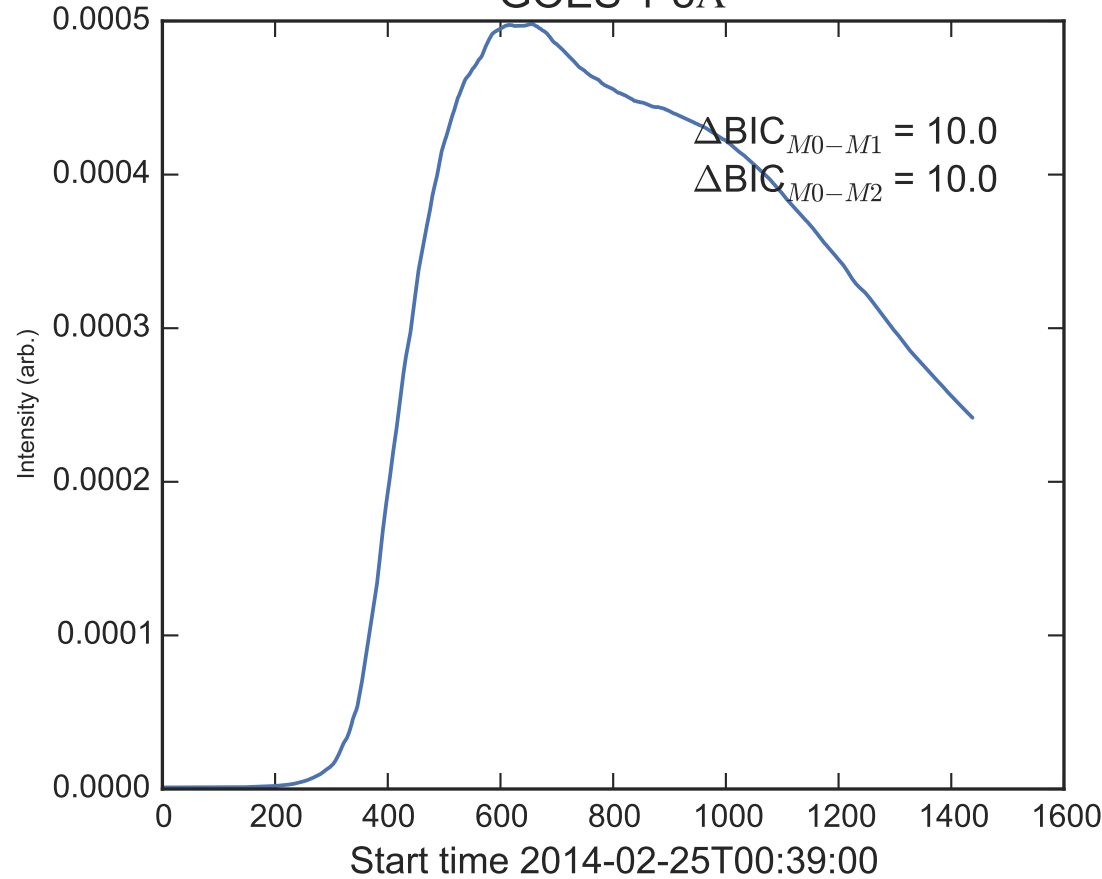

GOES 1-8Å

Power Spectral Density (PSD) - Model 0

Power Spectral Density (PSD) - Model 1

Power Spectral Density (PSD) - Model 2