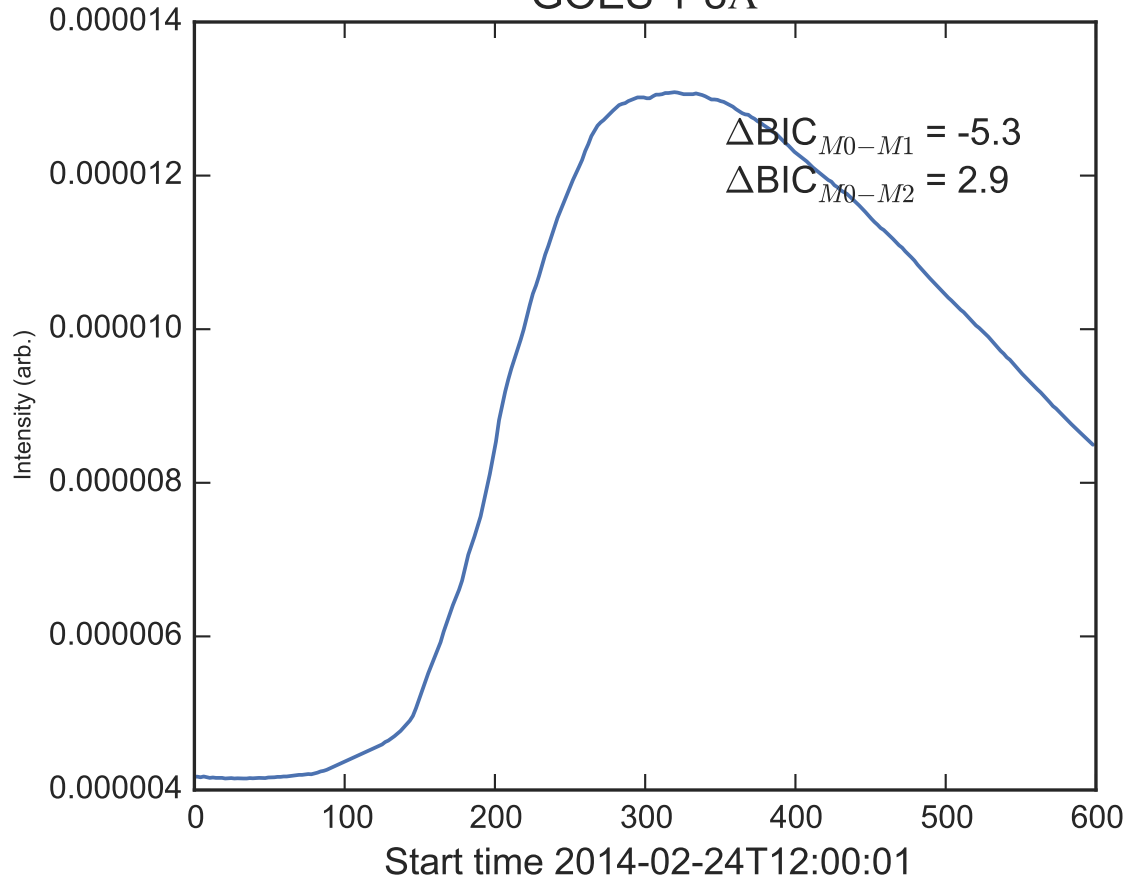

GOES 1-8Å

Power Spectral Density (PSD) - Model 0

Power Spectral Density (PSD) - Model 1

Power Spectral Density (PSD) - Model 2