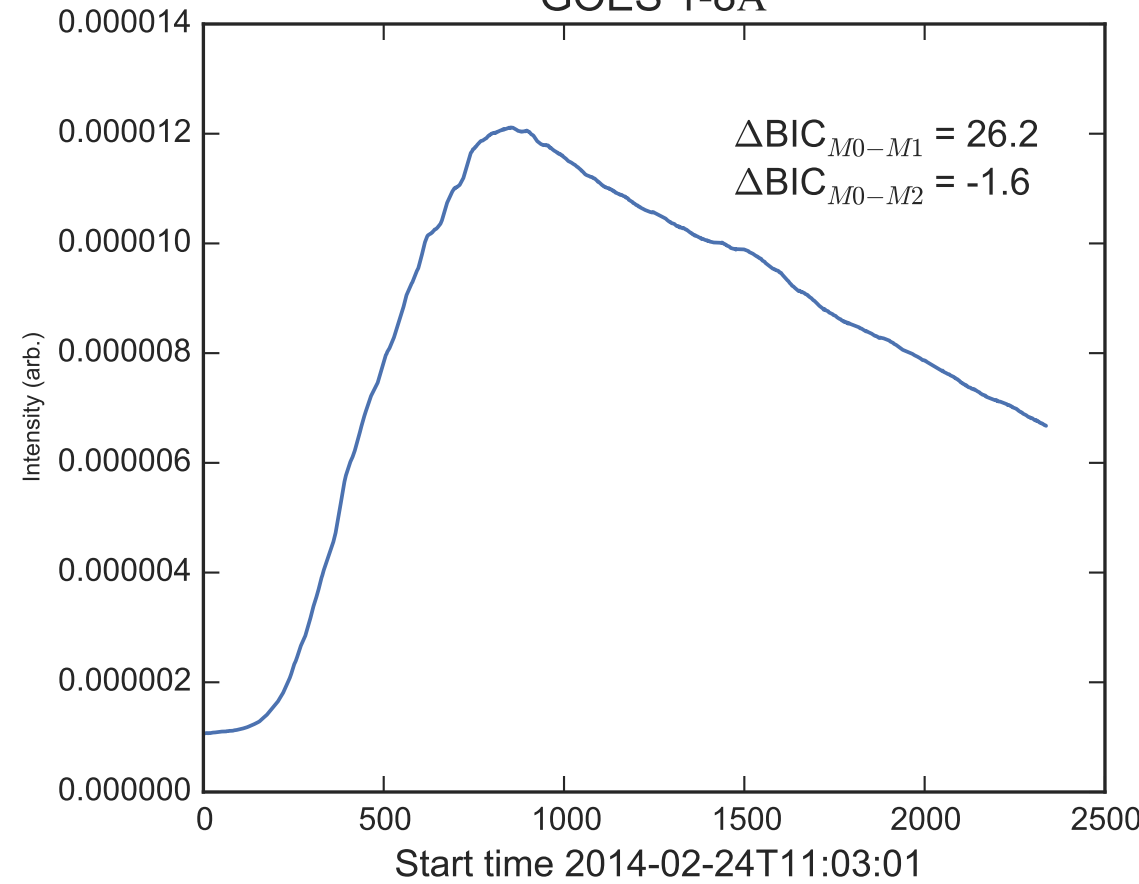

GOES 1-8Å

Power Spectral Density (PSD) - Model 0

Power Spectral Density (PSD) - Model 1

Power Spectral Density (PSD) - Model 2