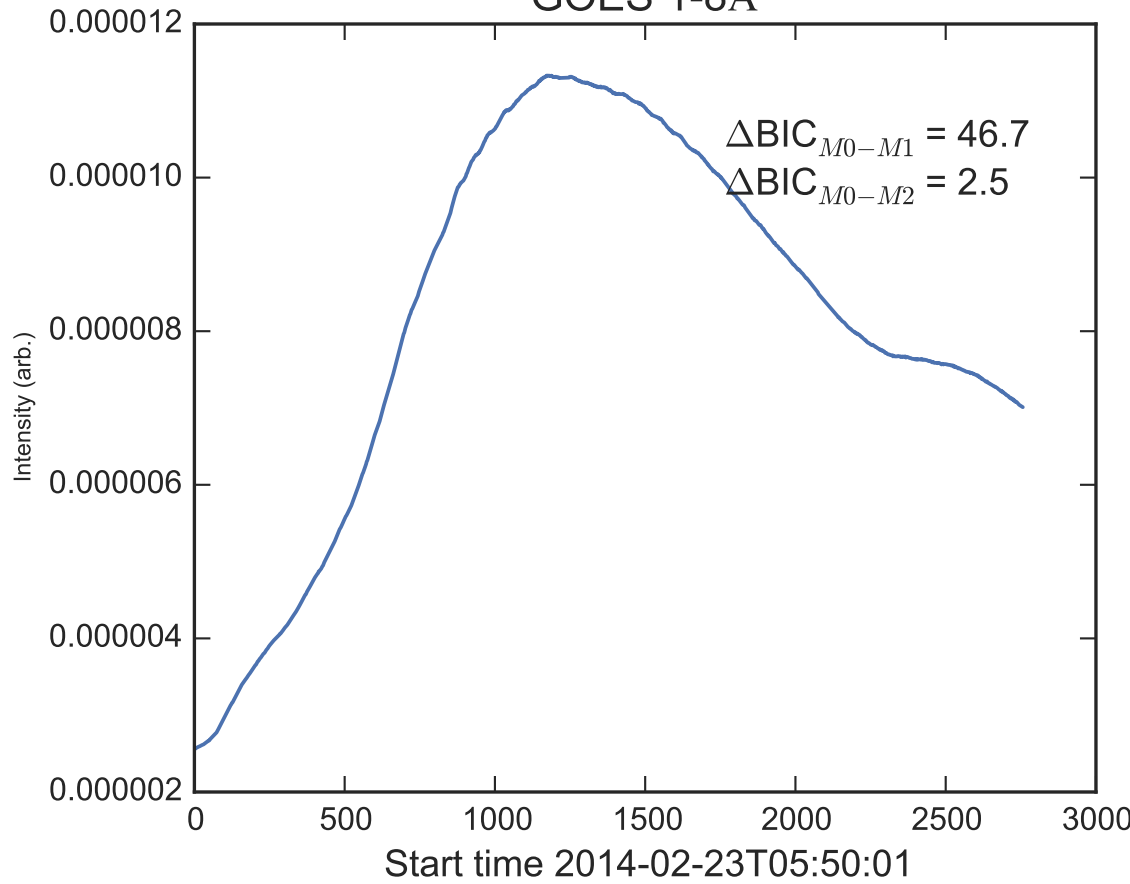

GOES 1-8Å

Power Spectral Density (PSD) - Model 0

Power Spectral Density (PSD) - Model 1

Power Spectral Density (PSD) - Model 2