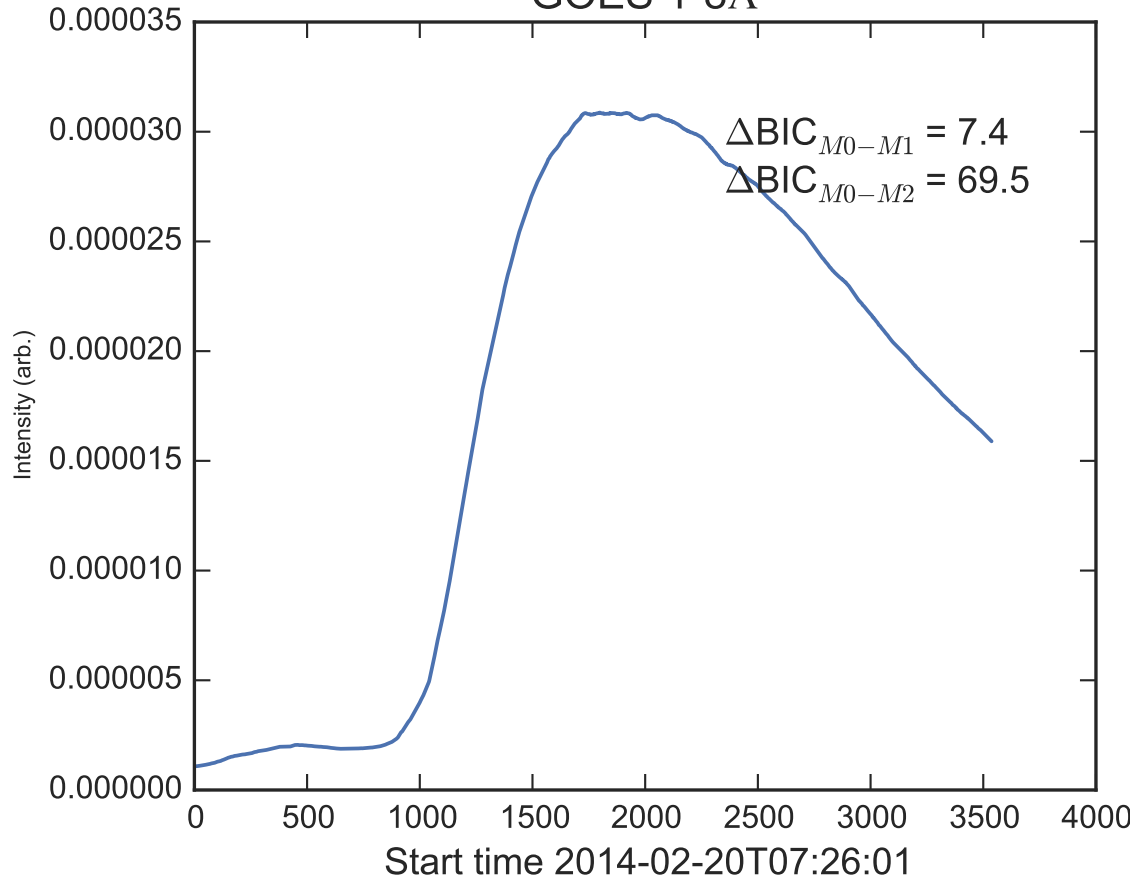

GOES 1-8Å

Power Spectral Density (PSD) - Model 0

Power Spectral Density (PSD) - Model 1

Power Spectral Density (PSD) - Model 2