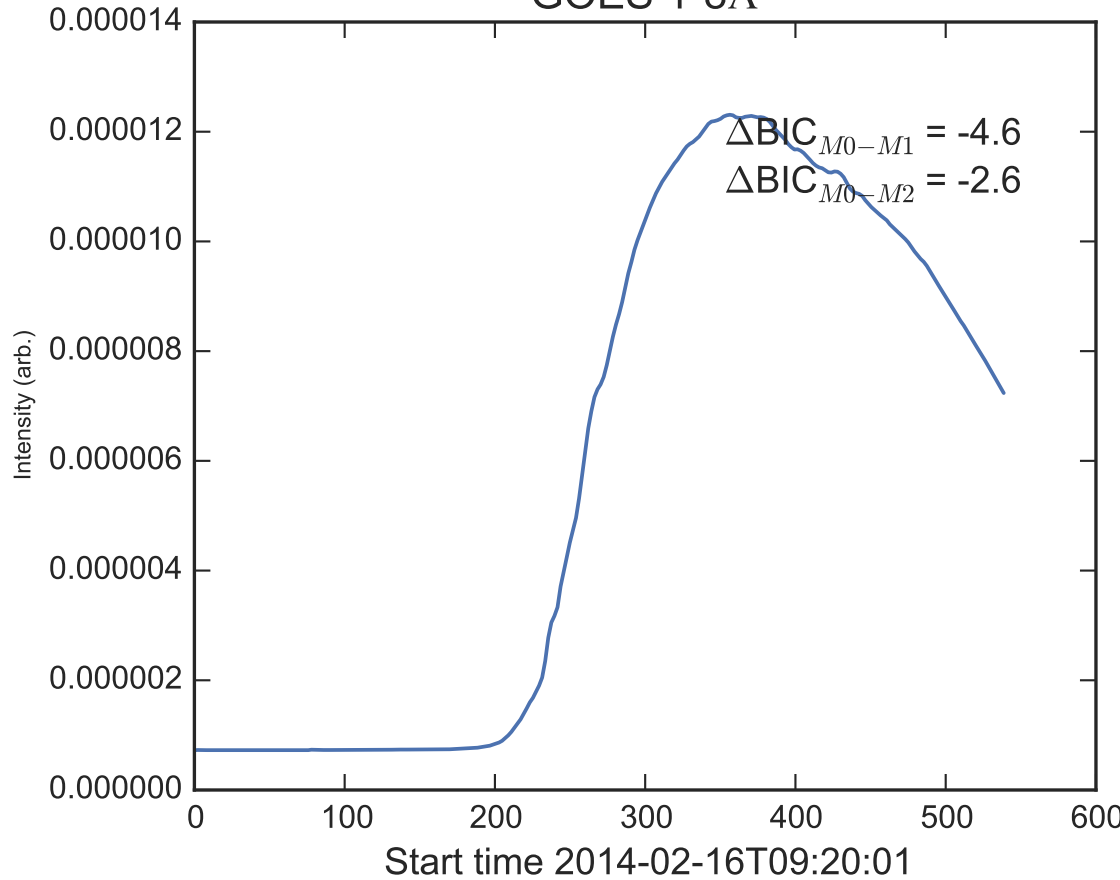

GOES 1-8Å

Power Spectral Density (PSD) - Model 0

Power Spectral Density (PSD) - Model 1

Power Spectral Density (PSD) - Model 2