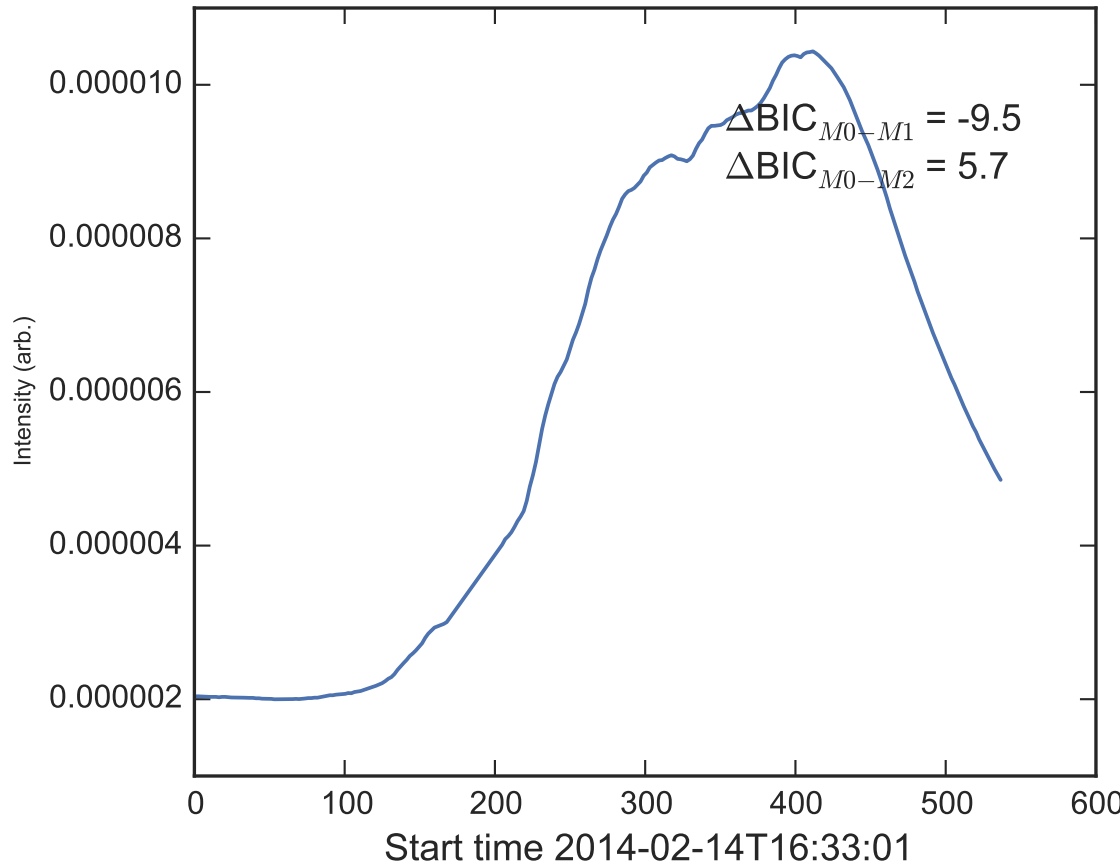

GOES 1-8Å

Power Spectral Density (PSD) - Model 0

Power Spectral Density (PSD) - Model 1

Power Spectral Density (PSD) - Model 2