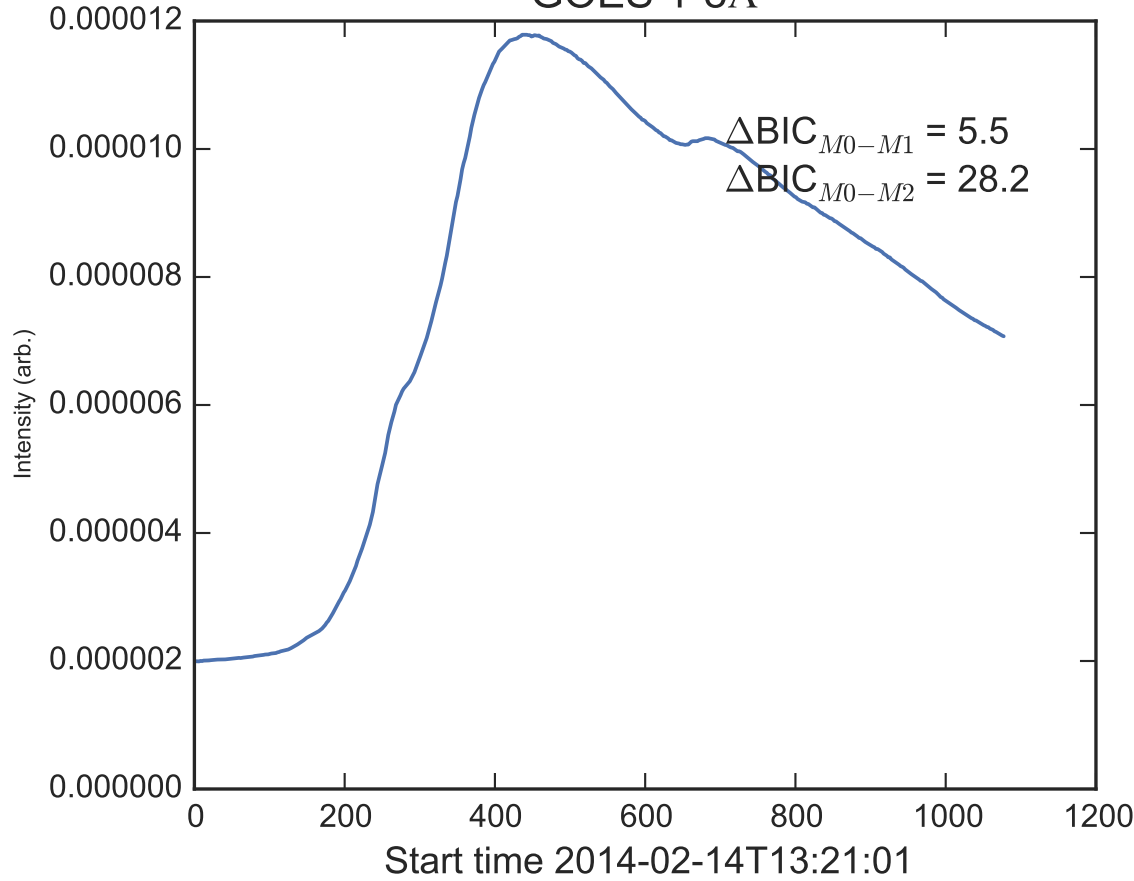

GOES 1-8Å

Power Spectral Density (PSD) - Model 0

Power Spectral Density (PSD) - Model 1

Power Spectral Density (PSD) - Model 2