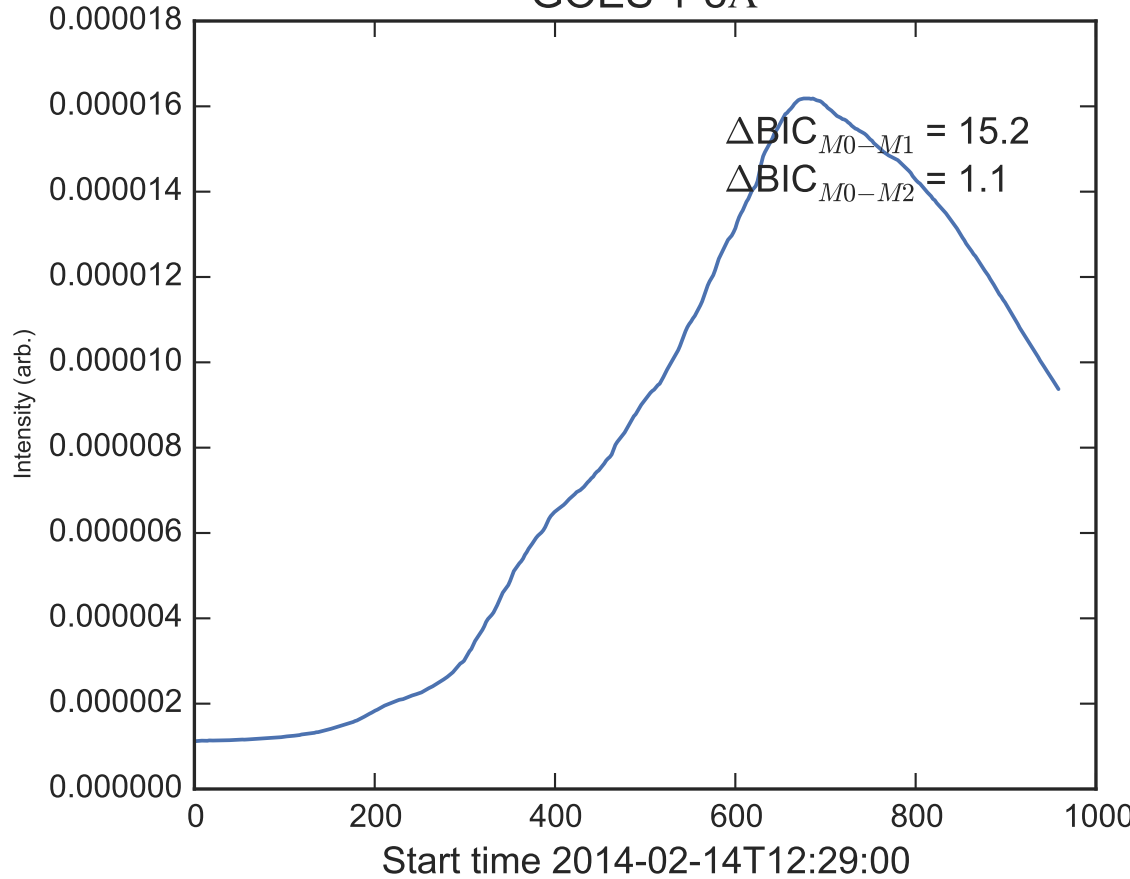

GOES 1-8Å

Power Spectral Density (PSD) - Model 0

Power Spectral Density (PSD) - Model 1

Power Spectral Density (PSD) - Model 2