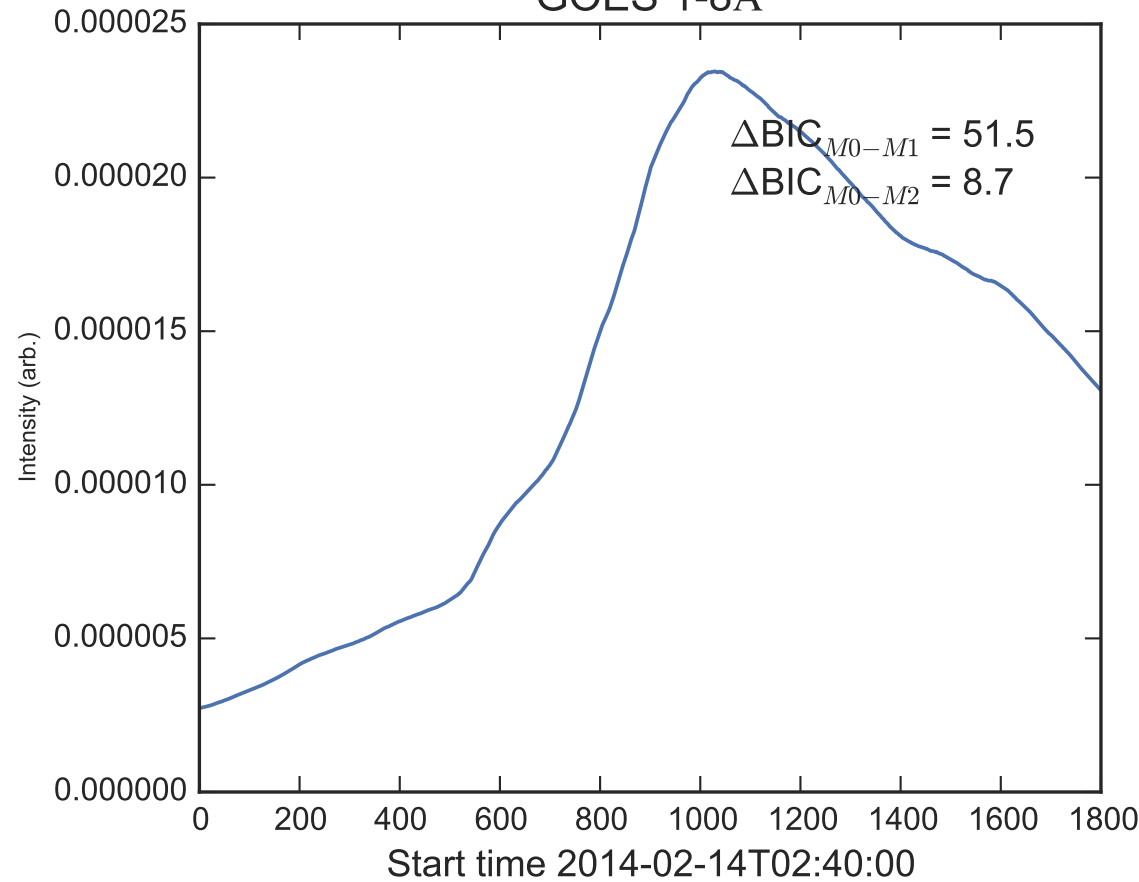

GOES 1-8Å

Power Spectral Density (PSD) - Model 0

Power Spectral Density (PSD) - Model 1

Power Spectral Density (PSD) - Model 2