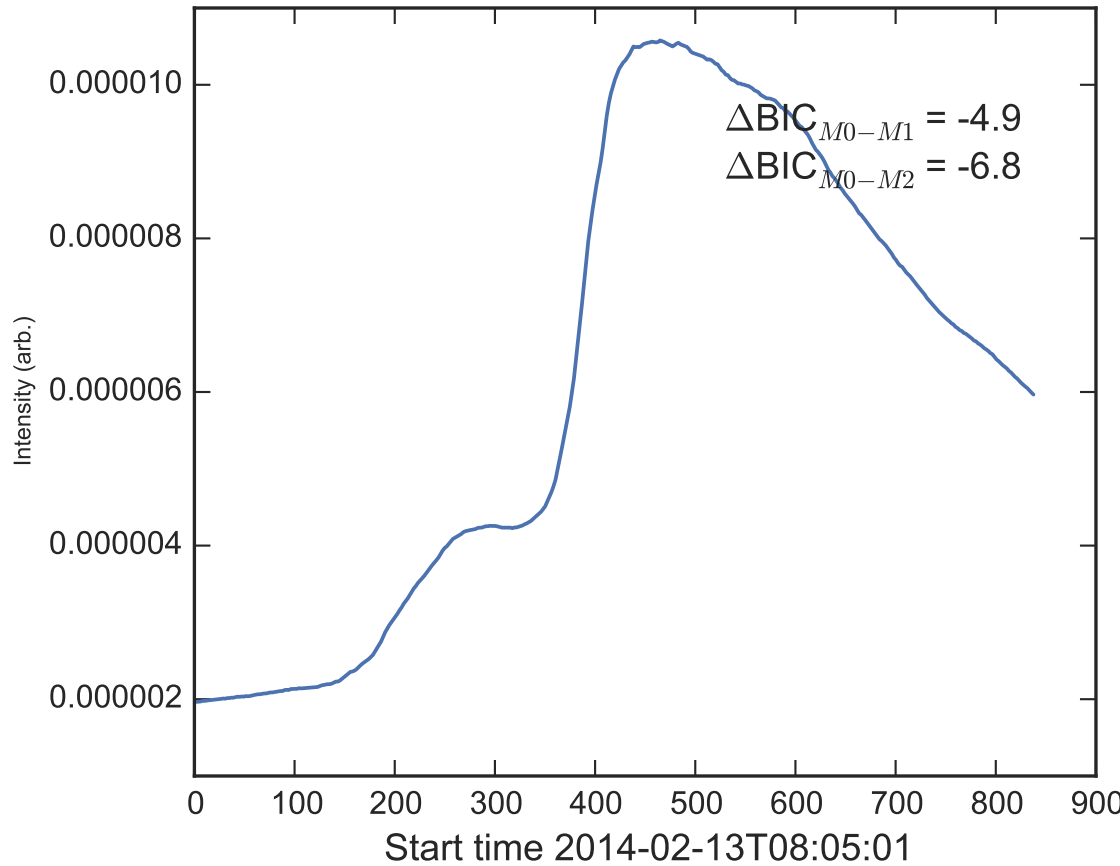

GOES 1-8Å

Power Spectral Density (PSD) - Model 0

Power Spectral Density (PSD) - Model 1

Power Spectral Density (PSD) - Model 2