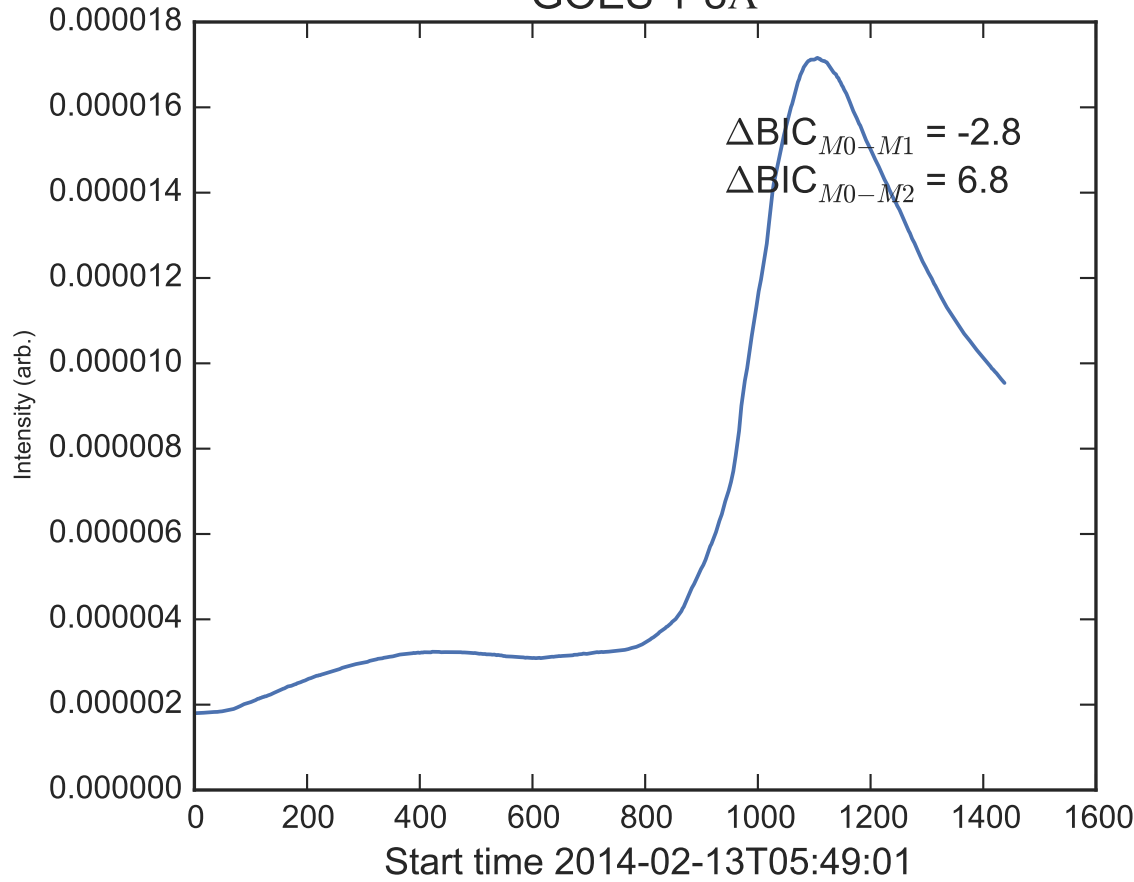

GOES 1-8Å

Power Spectral Density (PSD) - Model 0

Power Spectral Density (PSD) - Model 1

Power Spectral Density (PSD) - Model 2