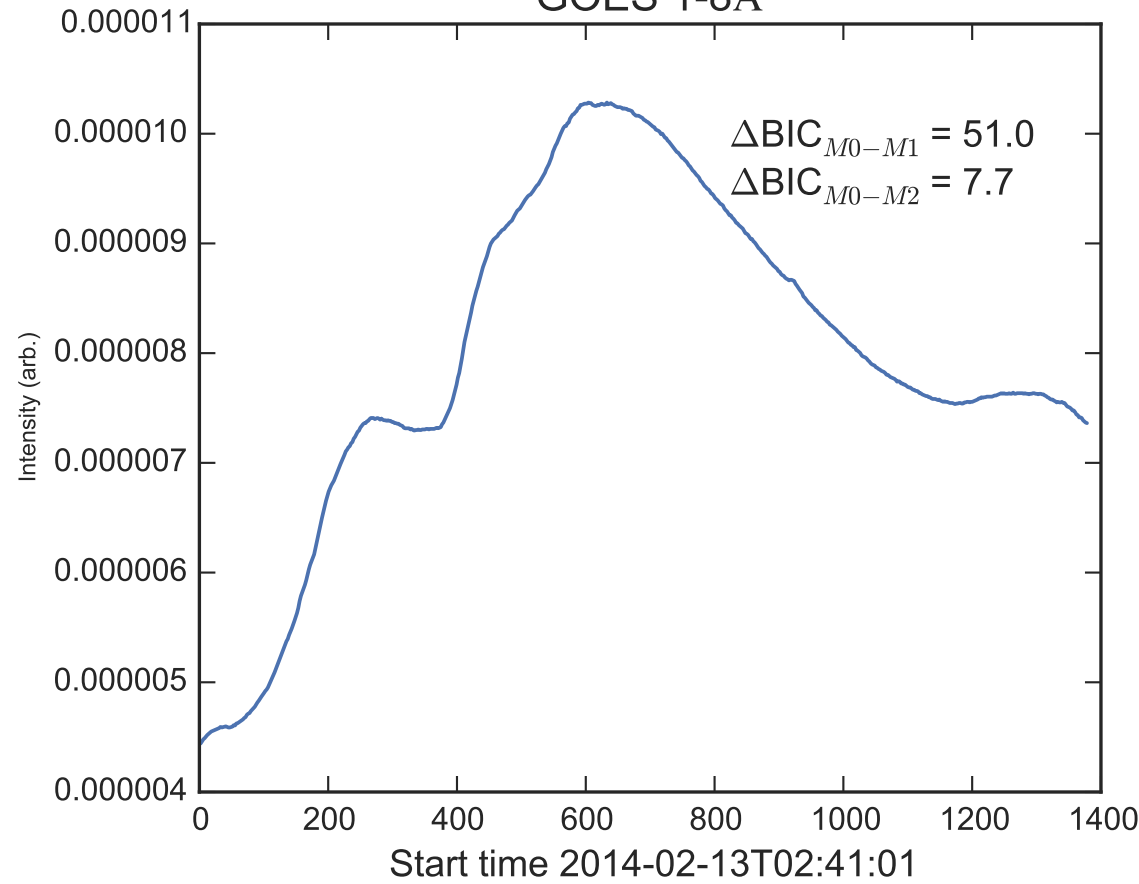

GOES 1-8Å

Power Spectral Density (PSD) - Model 0

Power Spectral Density (PSD) - Model 1

Power Spectral Density (PSD) - Model 2